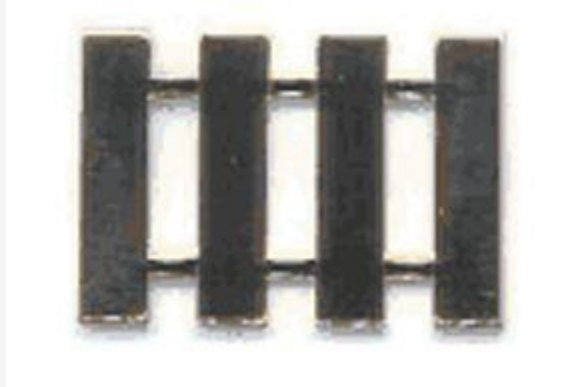

NNDCC Ranks

Cadet Seaman Recruit (C/SR)

A Cadet Seaman Recruit wears no insignia.

Cadet Seaman Apprentice (C/SA)

This insignia consists of two silver diagonal parallel lines.

Cadet Seaman (C/SN)

This insignia consists of three silver diagonal parallel lines.

This insignia consists of an eagle perched over a fouled anchor with one star above.

Cadet Master Chief Petty Officer (C/MCPO)

This insignia consists of an eagle perched over a fouled anchor with two stars above.

Cadet Ensign (C/ENS)

This insignia consists of one gold bar.

Cadet Lieutenant Junior Grade (C/LTJG)

This insignia consists of two gold bars.

Cadet Lieutenant (C/LT)

This insignia consists of three gold bars.

Cadet Lieutenant Commander (C/LCDR)

This insignia consists of four gold bars.

Cadet Commander (C/CDR)

This insignia consists of five gold bars.

Cadet Captain (C/CAPT)

This insignia consists of six gold bars