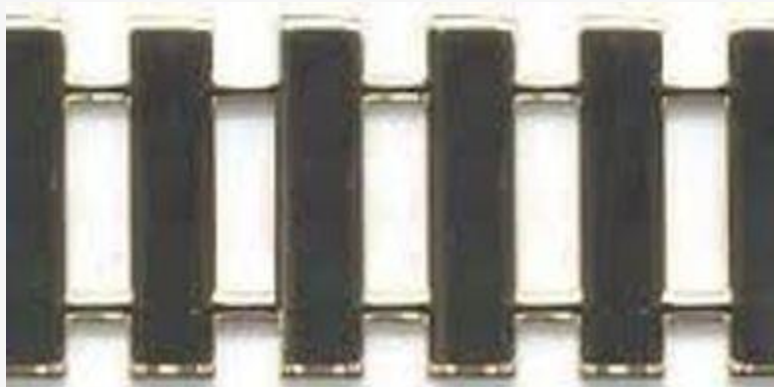

NNDCC Ranks

Cadet Seaman Recruit (C/SR)

A Cadet Seaman Recruit wears no insignia.

Cadet Seaman Apprentice (C/SA)

This insignia consists of two silver diagonal parallel lines.

Cadet Seaman (C/SN)

This insignia consists of three silver diagonal parallel lines.

This insignia consists of an eagle perched over a fouled anchor with one star above.

Cadet Master Chief Petty Officer (C/MCPO)

This insignia consists of an eagle perched over a fouled anchor with two stars above.

Cadet Ensign (C/ENS)

This insignia consists of one gold bar.

Cadet Lieutenant Junior Grade (C/LTJG)

This insignia consists of two gold bars.

Cadet Lieutenant (C/LT)

This insignia consists of three gold bars.

Cadet Lieutenant Commander (C/LCDR)

This insignia consists of four gold bars.

Cadet Commander (C/CDR)

This insignia consists of five gold bars.

Cadet Captain (C/CAPT)

This insignia consists of six gold bars