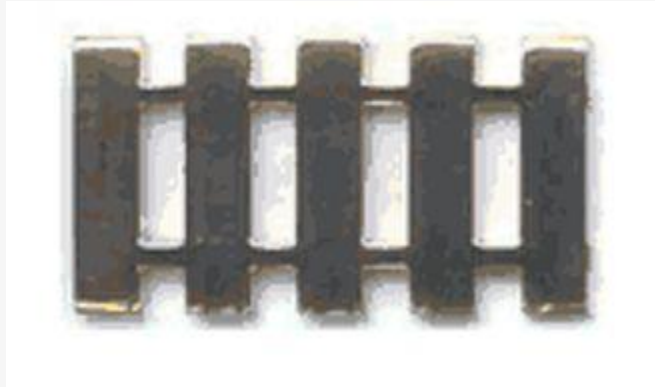

NNDCC Ranks

Cadet Seaman Recruit (C/SR)

A Cadet Seaman Recruit wears no insignia.

Cadet Seaman Apprentice (C/SA)

This insignia consists of two silver diagonal parallel lines.

Cadet Seaman (C/SN)

This insignia consists of three silver diagonal parallel lines.

This insignia consists of an eagle perched over a fouled anchor with one star above.

Cadet Master Chief Petty Officer (C/MCPO)

This insignia consists of an eagle perched over a fouled anchor with two stars above.

Cadet Ensign (C/ENS)

This insignia consists of one gold bar.

Cadet Lieutenant Junior Grade (C/LTJG)

This insignia consists of two gold bars.

Cadet Lieutenant (C/LT)

This insignia consists of three gold bars.

Cadet Lieutenant Commander (C/LCDR)

This insignia consists of four gold bars.

Cadet Commander (C/CDR)

This insignia consists of five gold bars.

Cadet Captain (C/CAPT)

This insignia consists of six gold bars