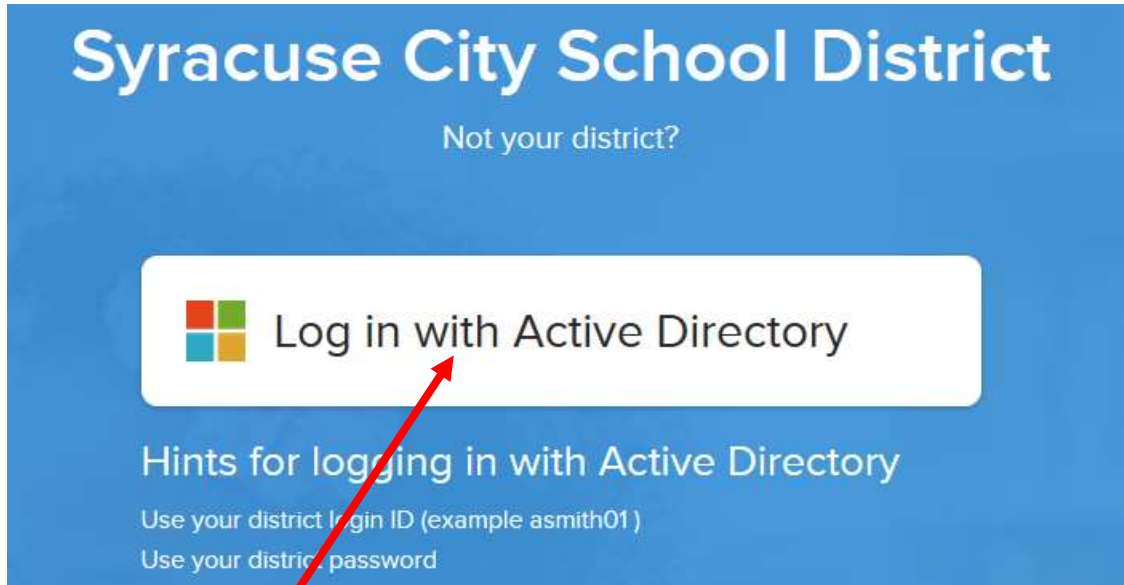

How to Access Clever

1. Go to www.scsd.us

2. Click "Library"

3. Click "Clever"

4. Click "Log in with Active Directory"

5. Log in with your User name and Password