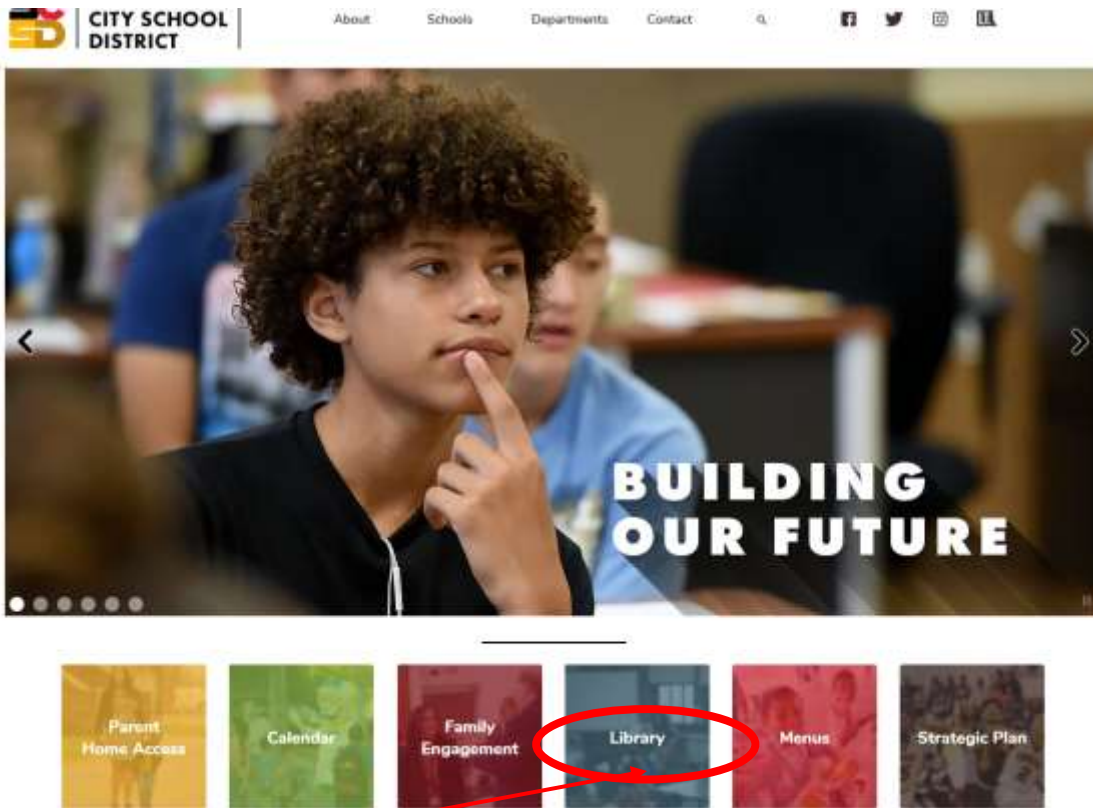

How to Access Clever

1. Go to www.scsd.us

2. Click "Library"

3. Click "Clever"

4. Click "Log in with Active Directory"

5. Log in with your User name and Password