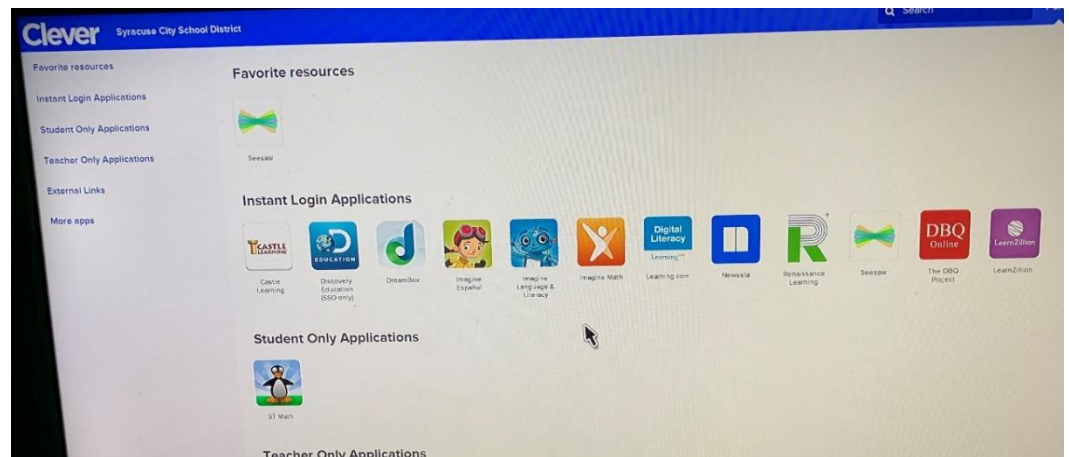

## To Access the Internet on an XBOX:

1. Power on the XBOX, and on the **App Screen**, select the **Internet Browser (e) App**.
2. If the Internet Browser (e) is not listed, use the **Search** button in the bottom right corner to add it.

3. Once you open the browser app, learn how you will use the controller to navigate and type:

4. Once at the SCSD home page, follow the directions on the next page of this guide for next steps.

**To Access SCSD Communication & Assignments on a PS4 or Xbox after opening the SCSD home page:**

5. Once at the SCSD home page, click LIBRARY (below the banner images).
6. Then, click CLEVER on the left side.

7. Log into CLEVER with your SCSD username and password.
8. Open the app needed to complete work as directed by your teacher.