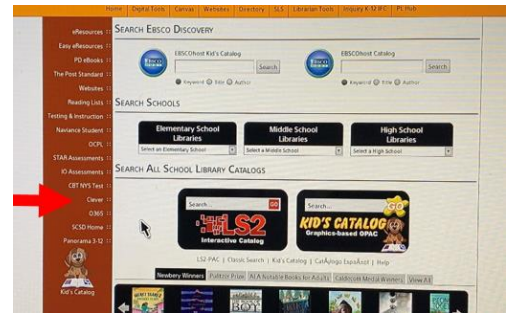

To Access SCSD Communication & Assignments on a PS4 or Xbox after opening the SCSD home page:

5. Once at the SCSD home page, click LIBRARY (below the banner images).
6. Then, click CLEVER on the left side.

7. Log into CLEVER with your SCSD username and password.
8. Open the app needed to complete work as directed by your teacher.