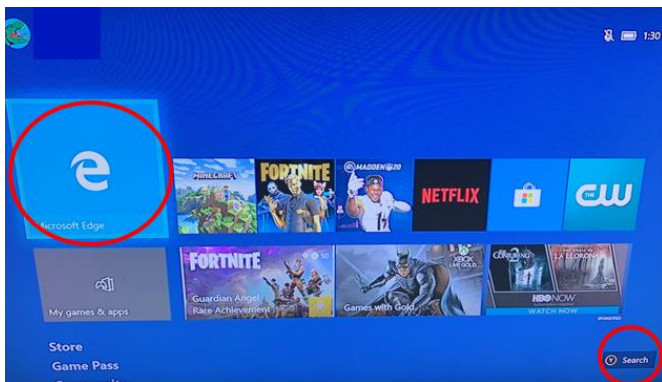

## To Access the Internet on a PS4:

1. Power on the PS4, and on the **App Screen**, select the **Internet Browser App (WWW)**.
2. If the Internet Browser is not listed, scroll far to the right, find library, search for Internet, and download it to your PS4.
3. Once you open the browser, type [scsd.us](http://scsd.us) in the navigation bar at the top.
4. Once at the SCSD home page, follow the directions at the bottom of this guide for next steps.

## To Access the Internet on an XBOX:

1. Power on the XBOX, and on the **App Screen**, select the **Internet Browser (e) App**.
2. If the Internet Browser (e) is not listed, use the **Search** button in the bottom right corner to add it.