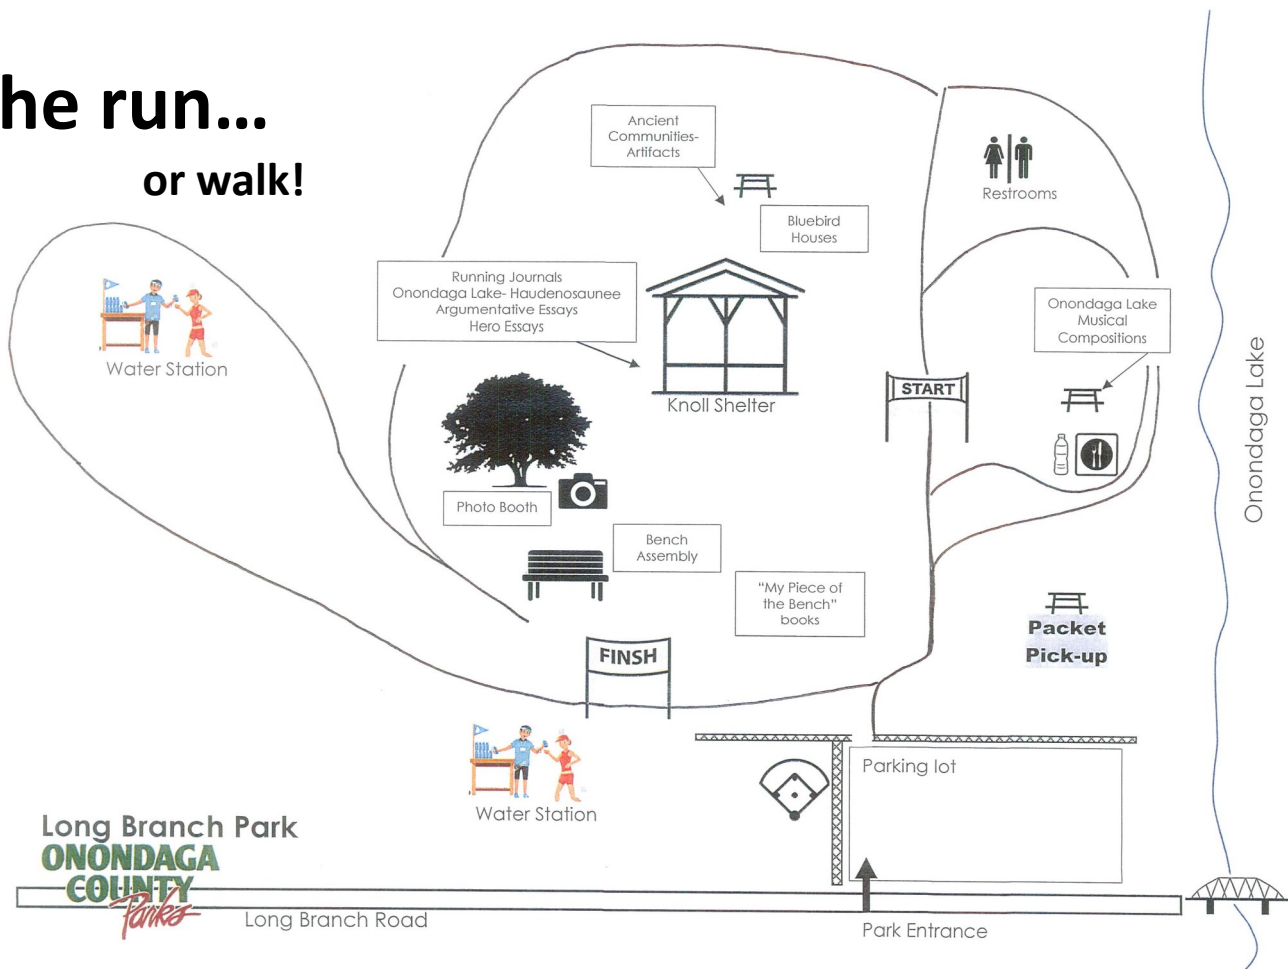

## 6<sup>th</sup> Grade Exhibition Night

On Exhibition night, Onondaga Lake Park will also be hosting the Corporate Challenge, and all roads leading to Onondaga Lake Park areas will be blocked off, except for Interstate 690. Please use the following directions to get to Long Branch Park in order to avoid delays:

# ELMS 6<sup>th</sup> Grade E-Night

2K Race & Heroes of Our Community  
Wednesday, June 6th at Long Branch Park

6 PM - 7:30 PM

Arrive 10 minutes early for race-bib & T-shirt pickup

## S<sub>2</sub>WARD K RUN

## Stewardship Awareness Run for Onondaga Lake

The run...  
or walk!

**DIRECTIONS TO LONG BRANCH PARK - SEE MAP ON BACK**