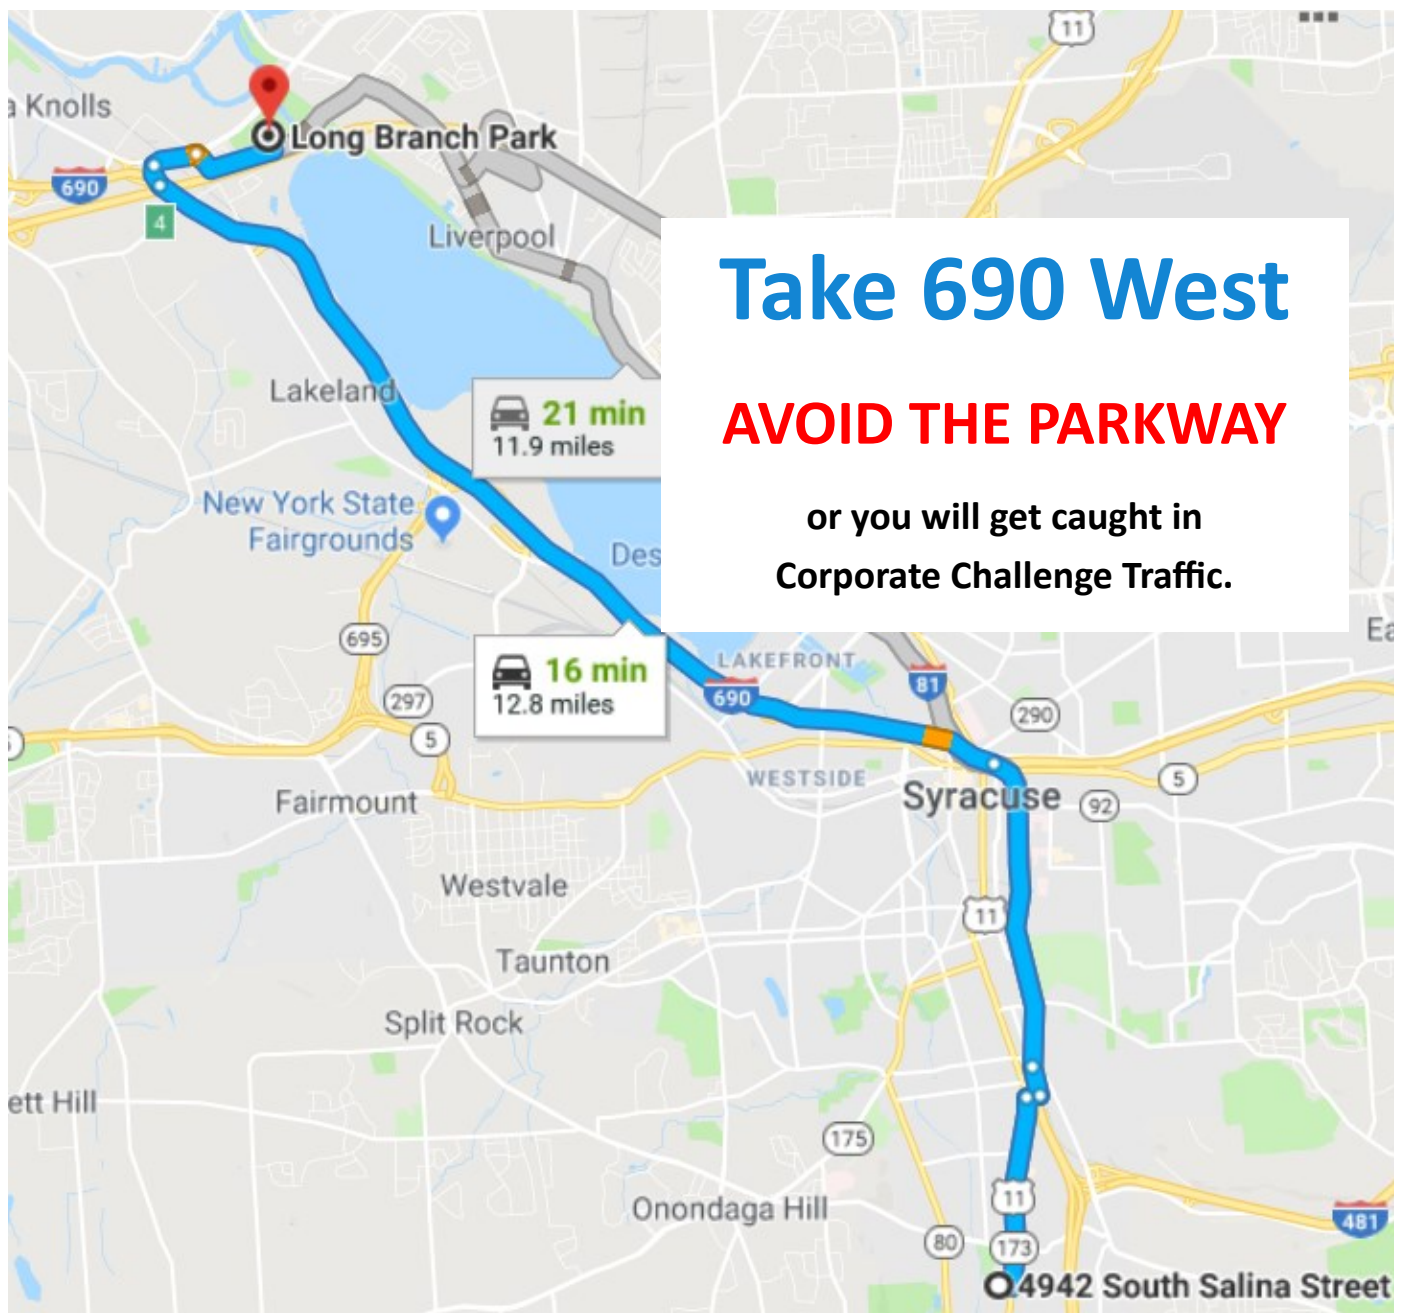

# Directions to Long Branch Park

## 6<sup>th</sup> Grade Exhibition Night

On Exhibition night, Onondaga Lake Park will also be hosting the Corporate Challenge, and all roads leading to Onondaga Lake Park areas will be blocked off, except for Interstate 690. Please use the following directions to get to Long Branch Park in order to avoid delays:

- **Take 690 West**

- Remain on 690 west and take **exit #4 for John Glenn BLVD.**

- Remain in the right lane and turn right onto Longbranch Road

Take Longbranch Road about a mile and turn left into the Long Branch Park parking lot.

## Stewardship Awareness Run for Onondaga Lake

The run...  
or walk!

**DIRECTIONS TO LONG BRANCH PARK - SEE MAP ON BACK**