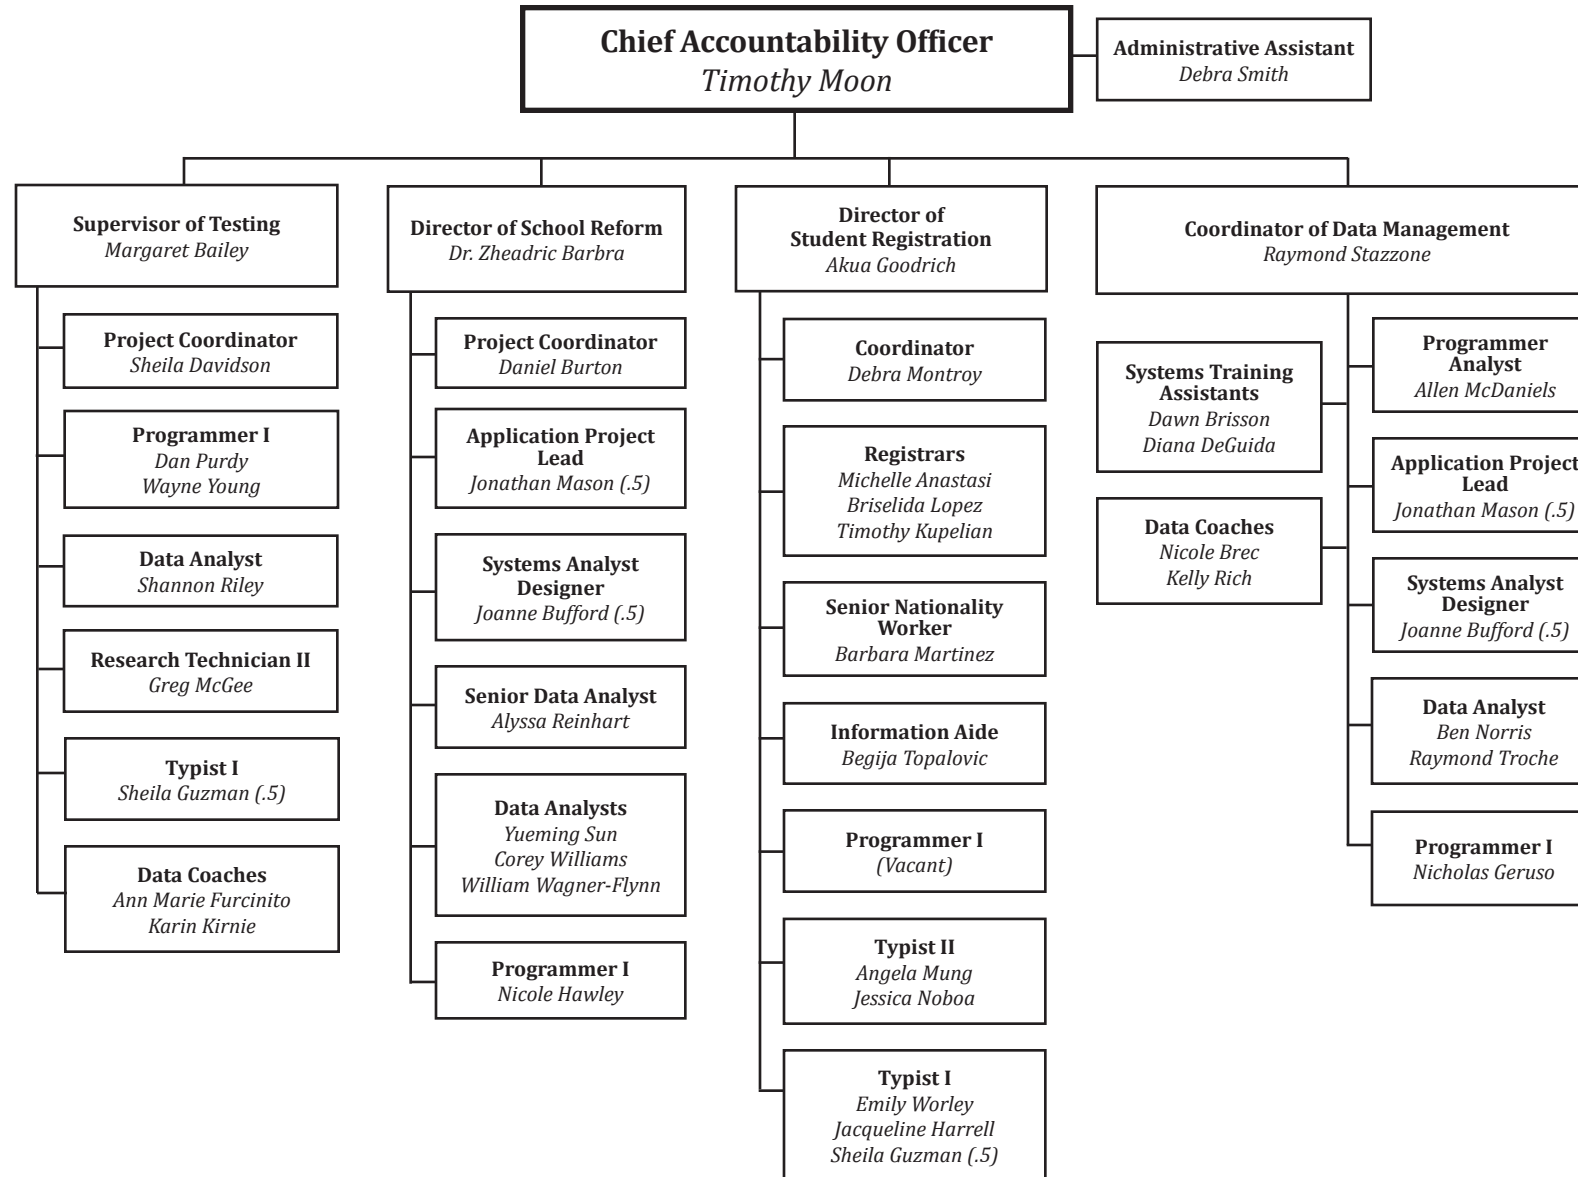

Coordinators of Educator Effectiveness

Director of Facilities III
Thomas Ferrara, P.E.

Director of Food Service
Rachel Murphy

Director of School Security
Thomas Ristoff

Director of SIRP Officers
Sgt. Dennis Regin

Elmcrest

CHIEF OF STAFF

**TEACHING &
 LEARNING**

STUDENT SUPPORT SERVICES

HUMAN RESOURCES

**SHARED
ACCOUNTABILITY**

FINANCE

OPERATIONS