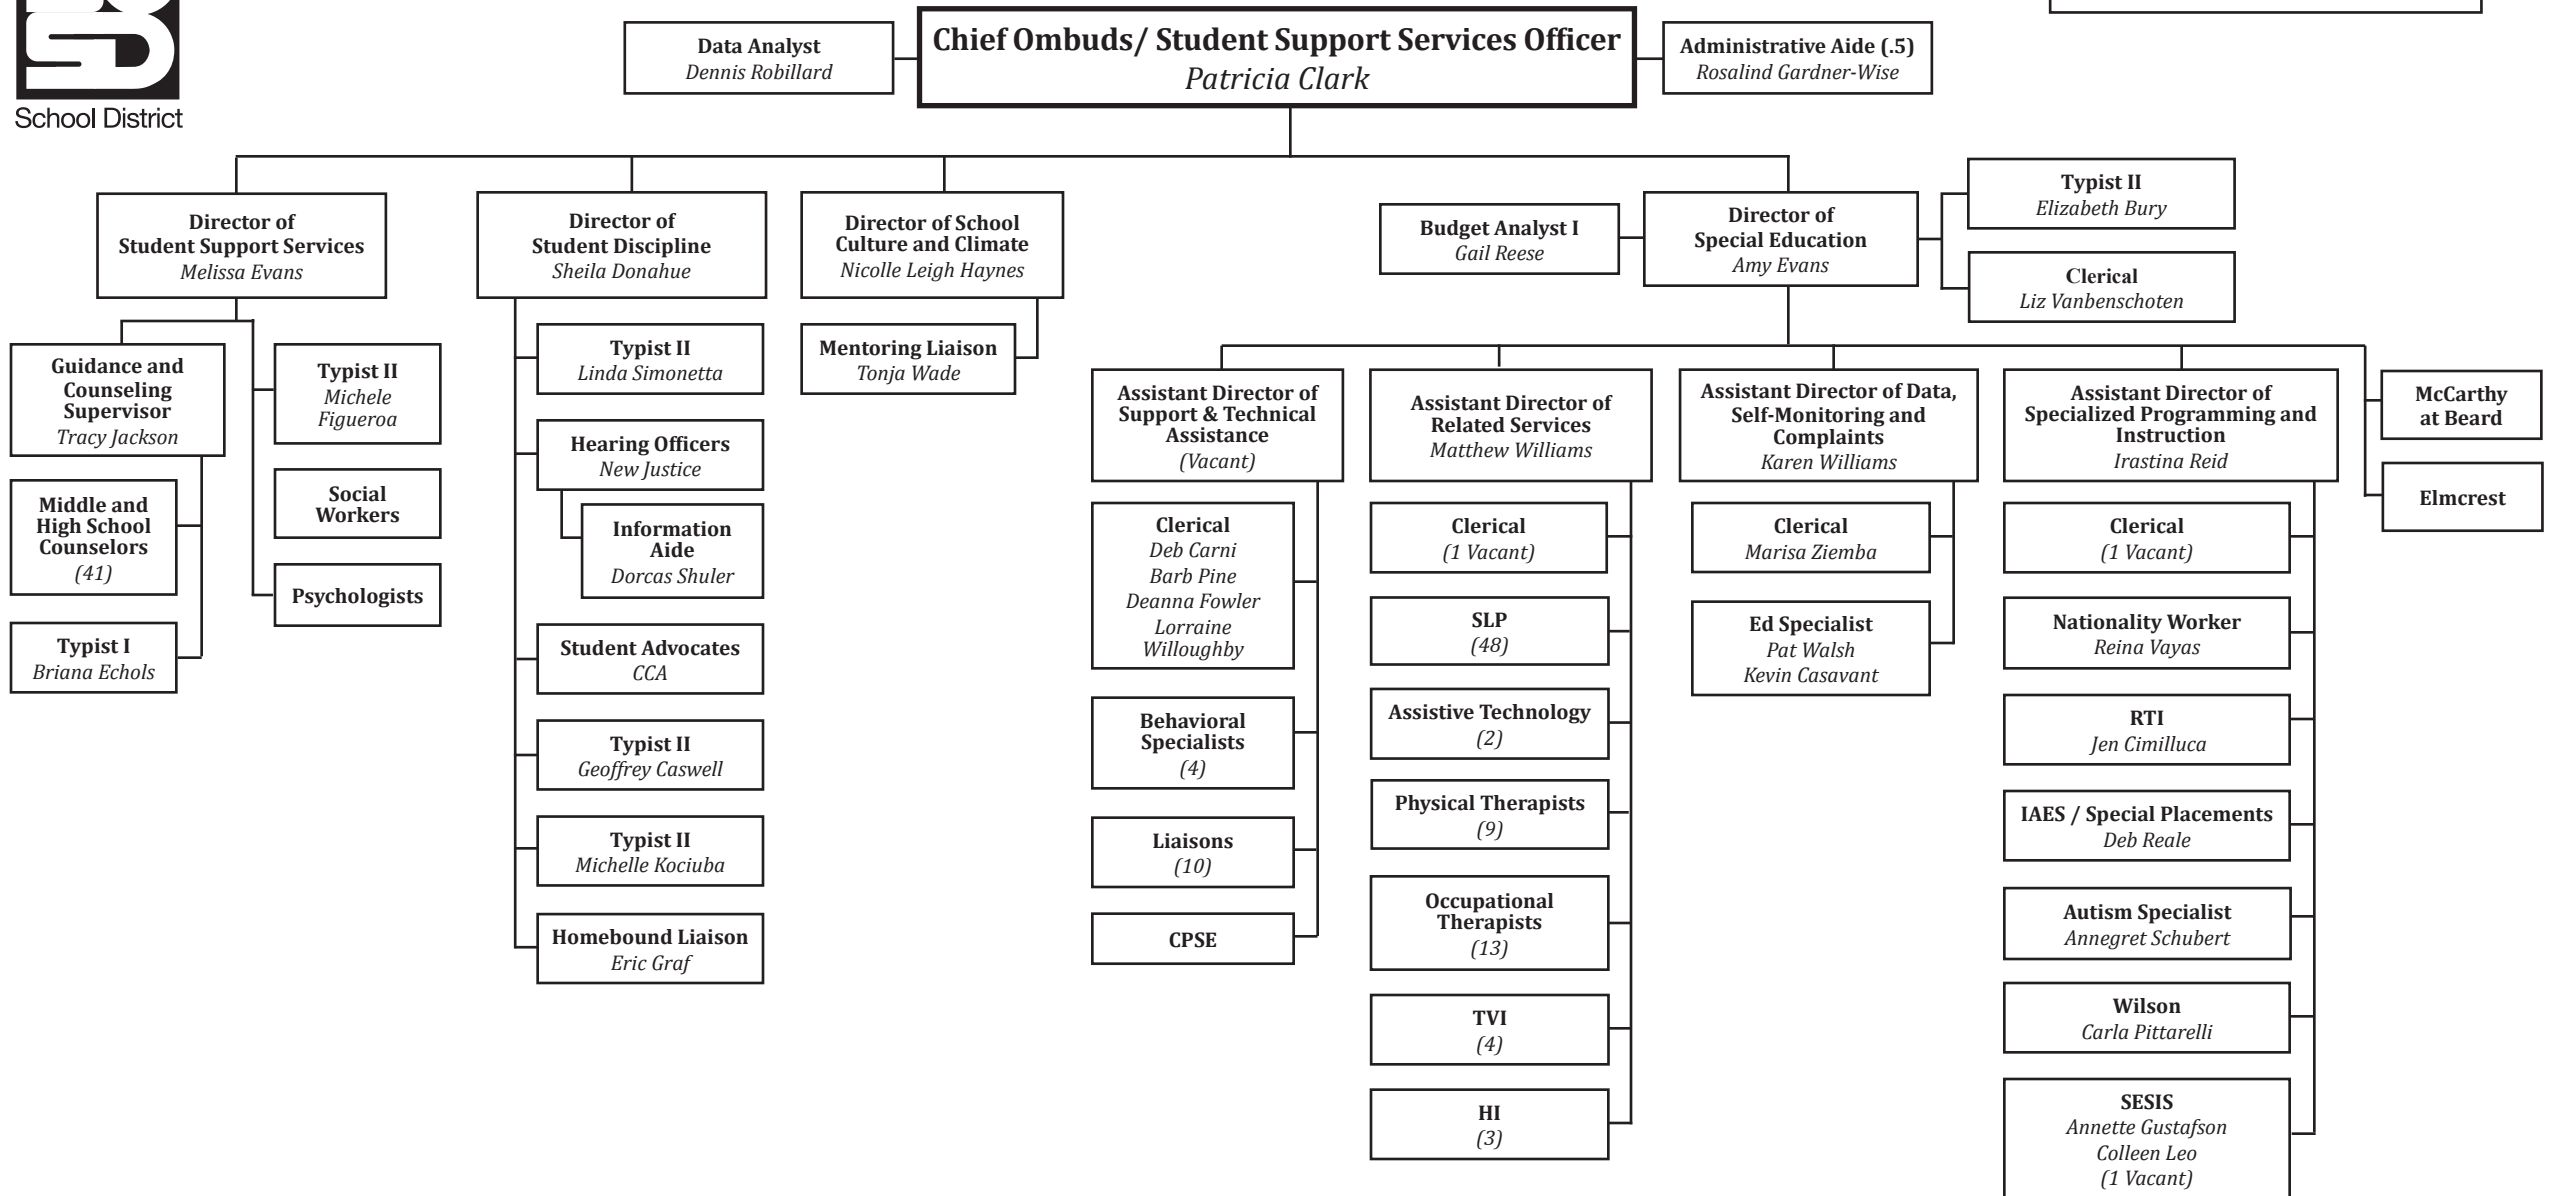

Coordinators of Educator Effectiveness

Director of Facilities III
Thomas Ferrara, P.E.

Director of Food Service
Rachel Murphy

Director of School Security
Thomas Ristoff

Director of SIRP Officers
Sgt. Dennis Regin

Elmcrest

CHIEF OF STAFF

**TEACHING &
 LEARNING**

STUDENT SUPPORT SERVICES

HUMAN RESOURCES

**SHARED
ACCOUNTABILITY**

FINANCE

OPERATIONS