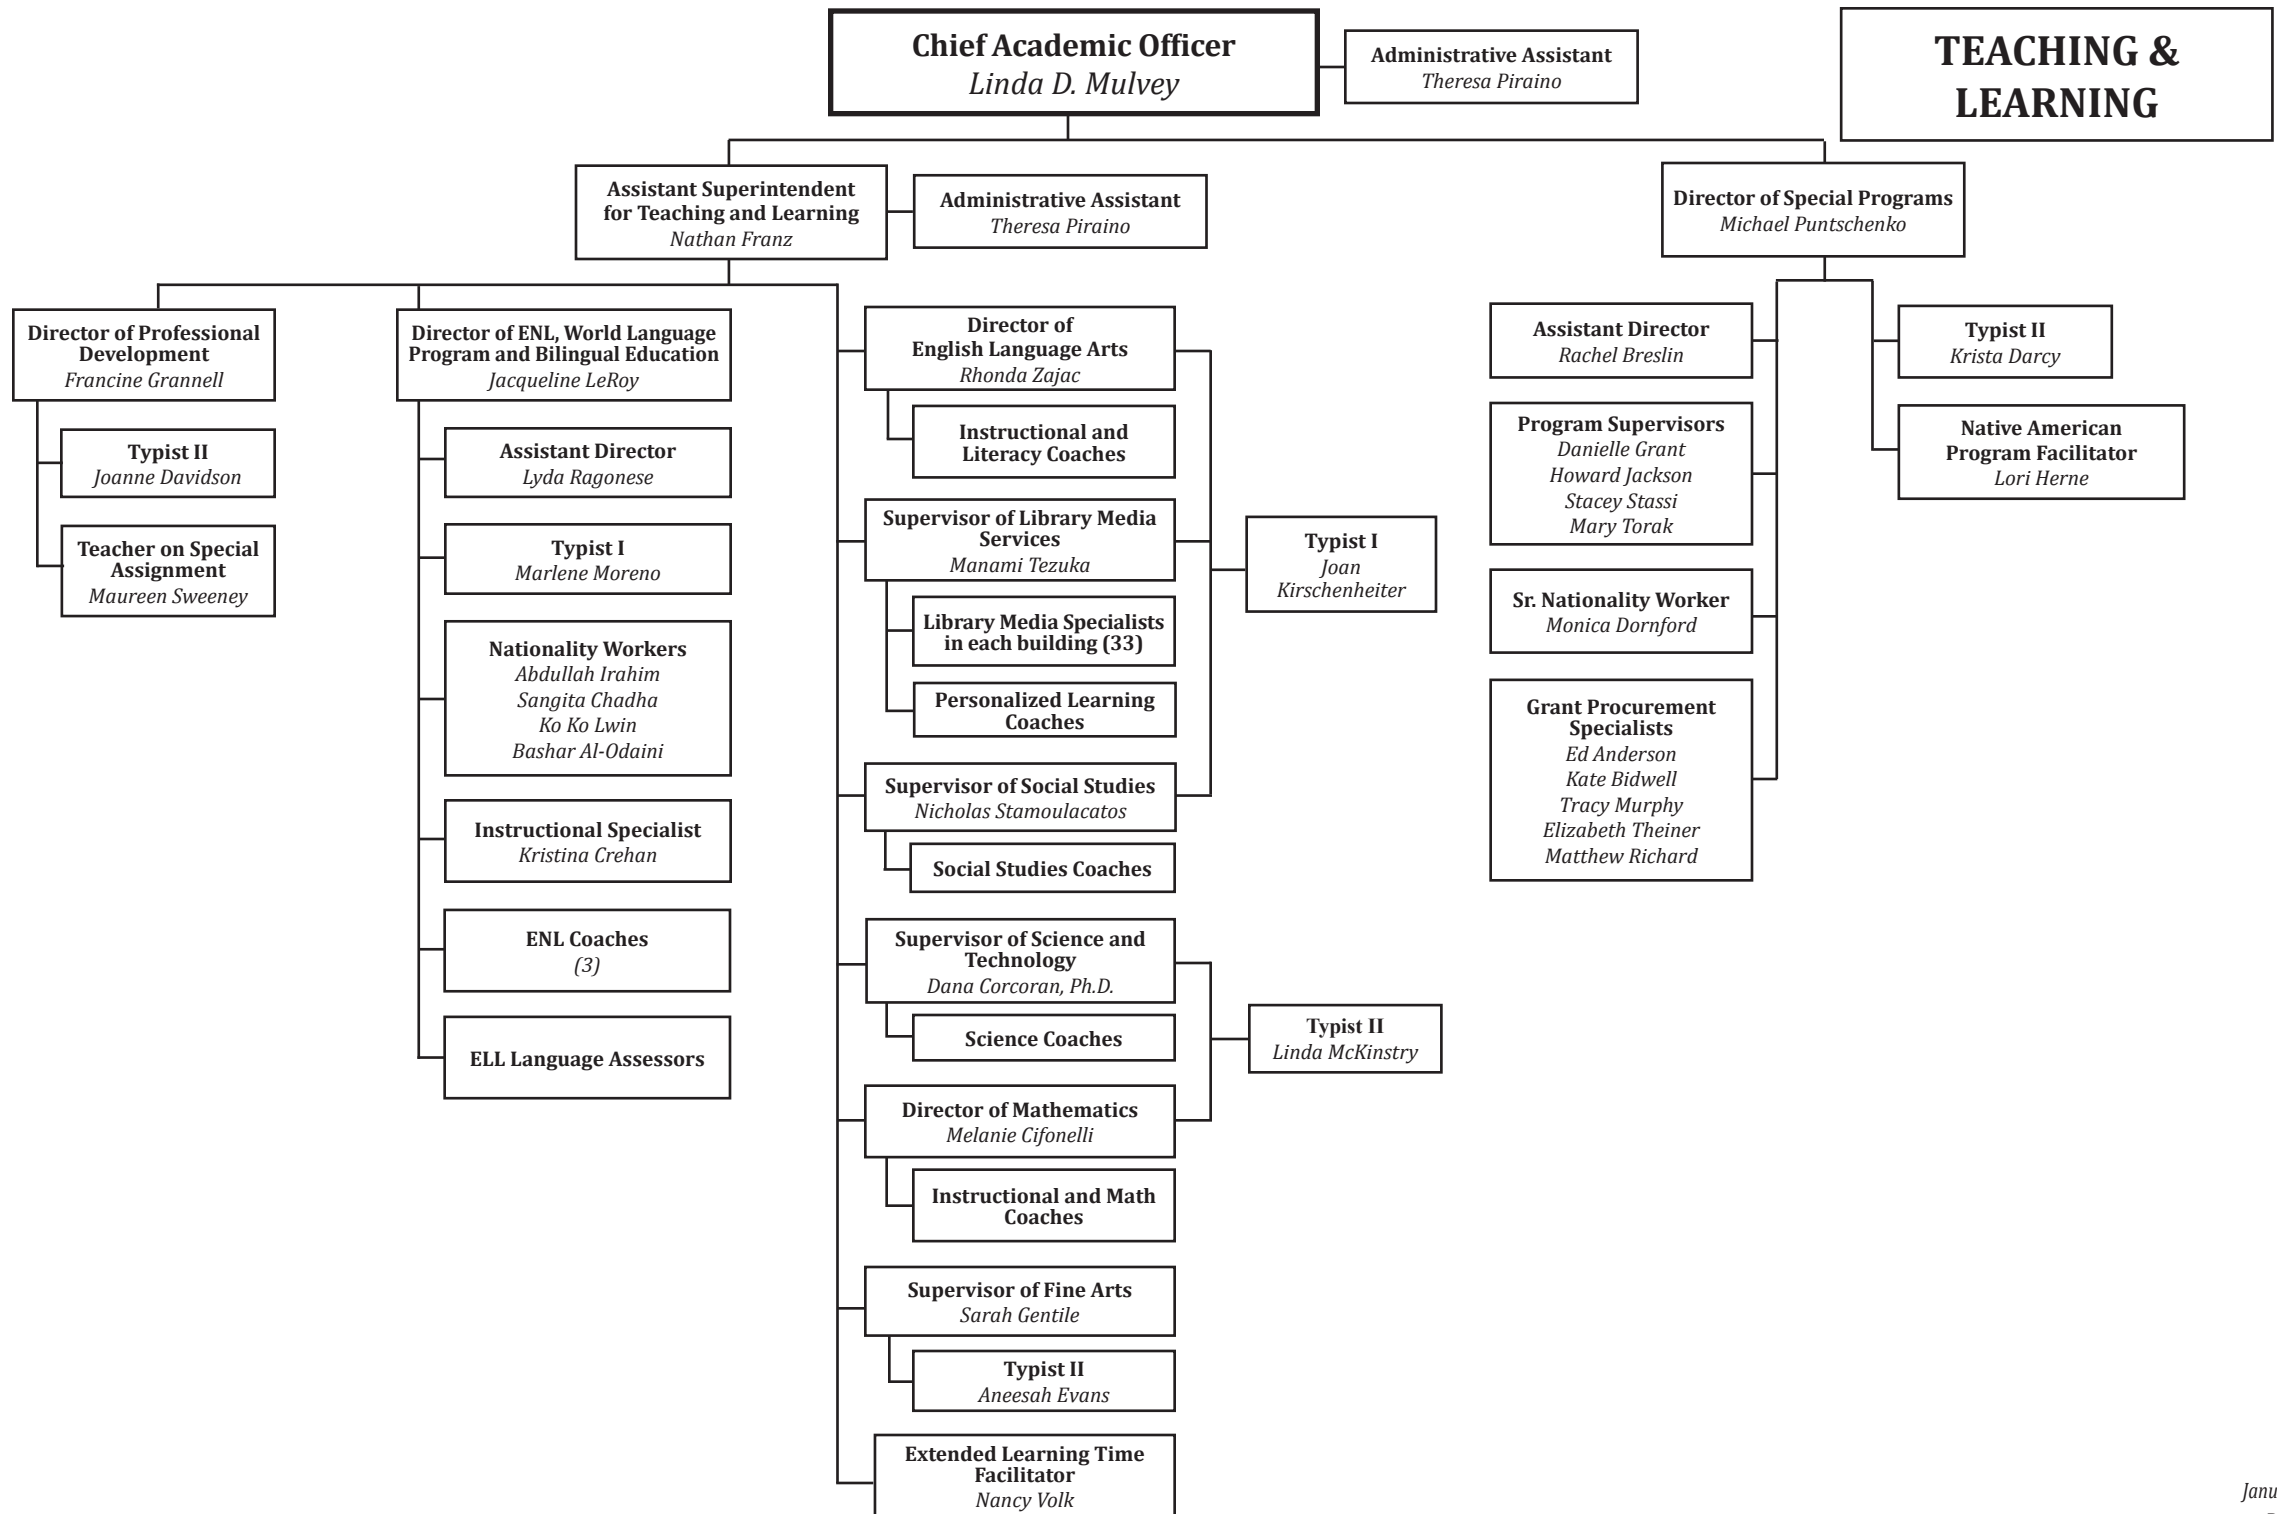

Coordinators of Educator Effectiveness

Director of Facilities III
Thomas Ferrara, P.E.

Director of Food Service
Rachel Murphy

Director of School Security
Thomas Ristoff

Director of SIRP Officers
Sgt. Dennis Regin

Elmcrest

CHIEF OF STAFF

**TEACHING &
 LEARNING**

STUDENT SUPPORT SERVICES

HUMAN RESOURCES

**SHARED
ACCOUNTABILITY**

FINANCE

OPERATIONS