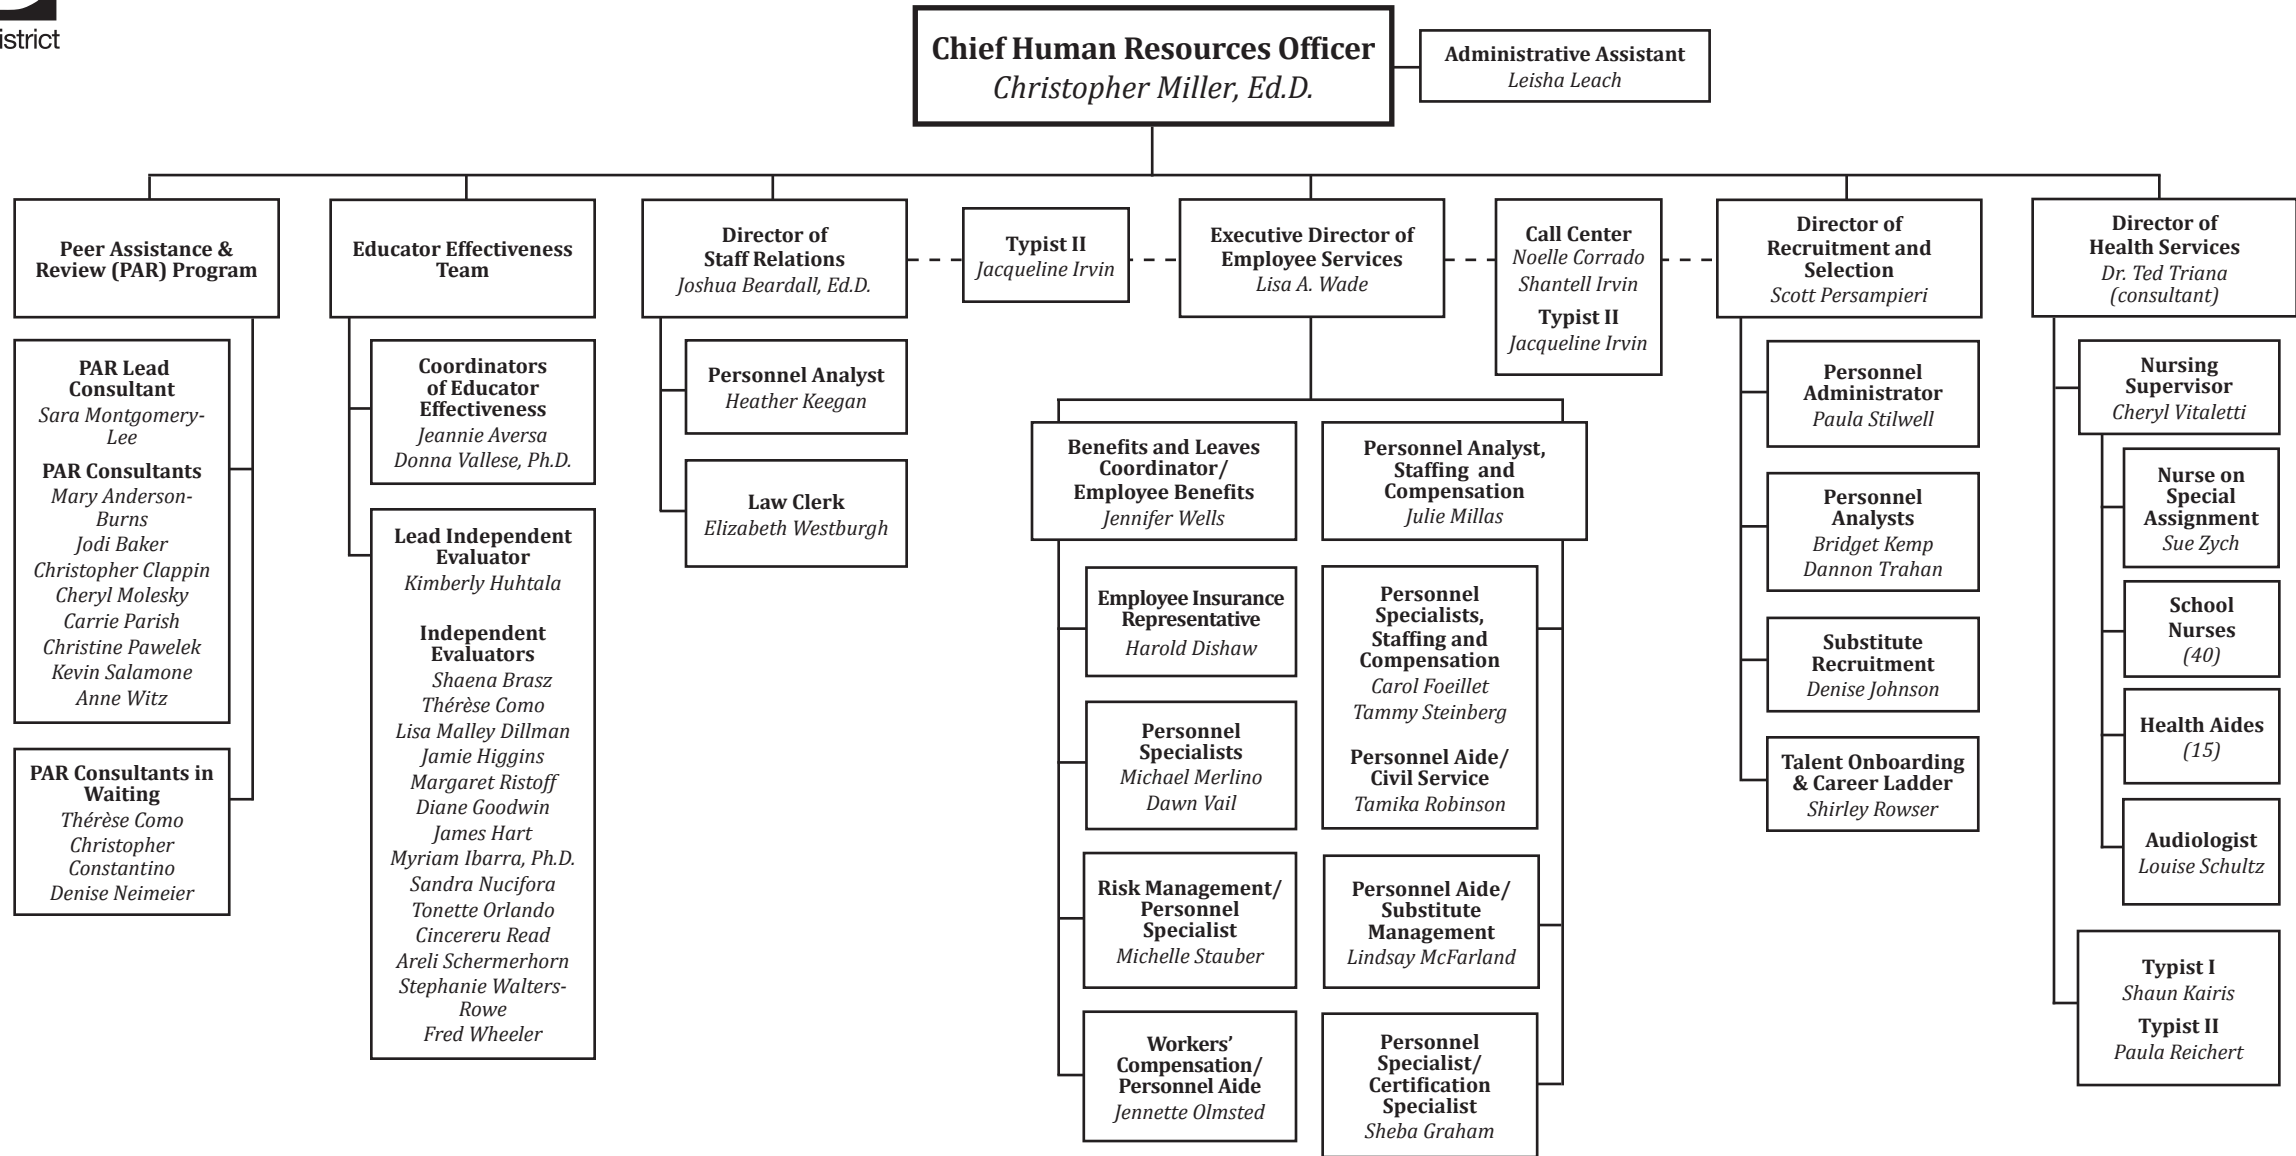

Coordinators of Educator Effectiveness

Director of Facilities III
Thomas Ferrara, P.E.

Director of Food Service
Rachel Murphy

Director of School Security
Thomas Ristoff

Director of SIRP Officers
Sgt. Dennis Regin

Elmcrest

CHIEF OF STAFF

**TEACHING &
 LEARNING**

STUDENT SUPPORT SERVICES

HUMAN RESOURCES

**SHARED
ACCOUNTABILITY**

FINANCE

OPERATIONS