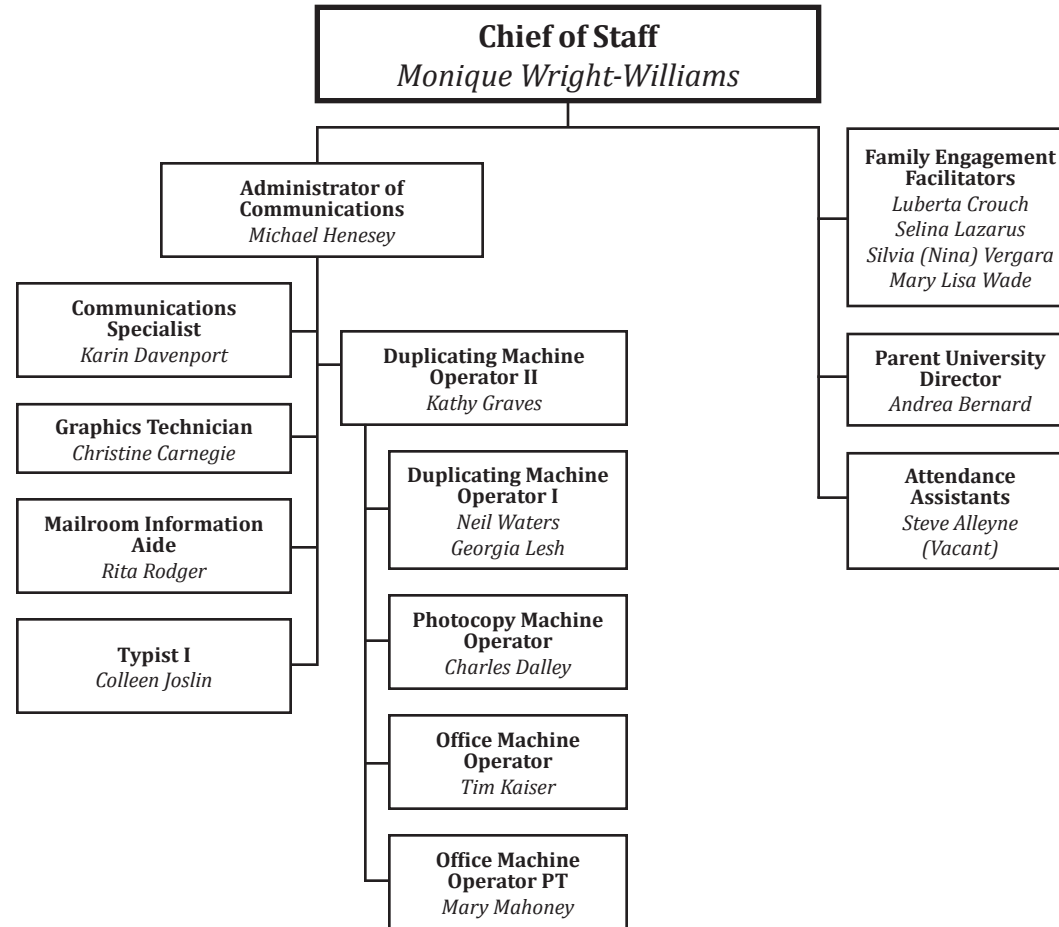

Coordinators of Educator Effectiveness

Director of Facilities III
Thomas Ferrara, P.E.

Director of Food Service
Rachel Murphy

Director of School Security
Thomas Ristoff

Director of SIRP Officers
Sgt. Dennis Regin

Elmcrest

CHIEF OF STAFF

**TEACHING &
 LEARNING**

STUDENT SUPPORT SERVICES

HUMAN RESOURCES

**SHARED
ACCOUNTABILITY**

FINANCE

OPERATIONS