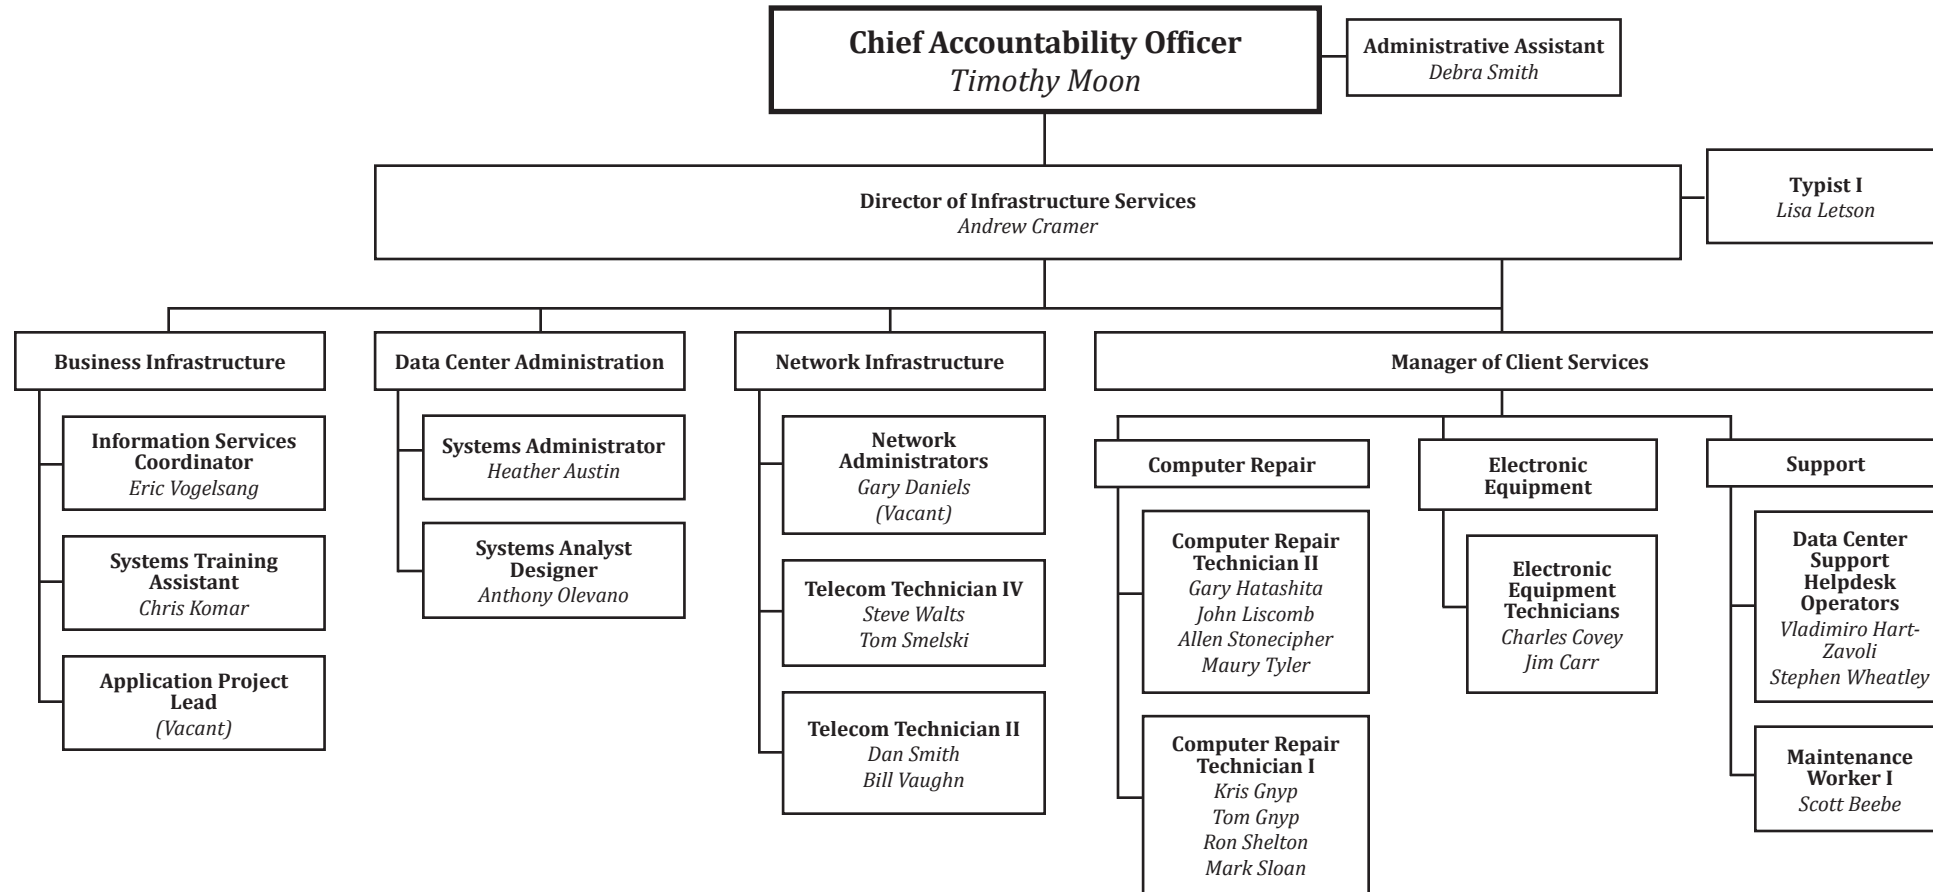

Coordinators of Educator Effectiveness

Director of Facilities III
Thomas Ferrara, P.E.

Director of Food Service
Rachel Murphy

Director of School Security
Thomas Ristoff

Director of SIRP Officers
Sgt. Dennis Regin

Elmcrest

CHIEF OF STAFF

**TEACHING &
 LEARNING**

STUDENT SUPPORT SERVICES

HUMAN RESOURCES

**SHARED
ACCOUNTABILITY**

FINANCE

OPERATIONS