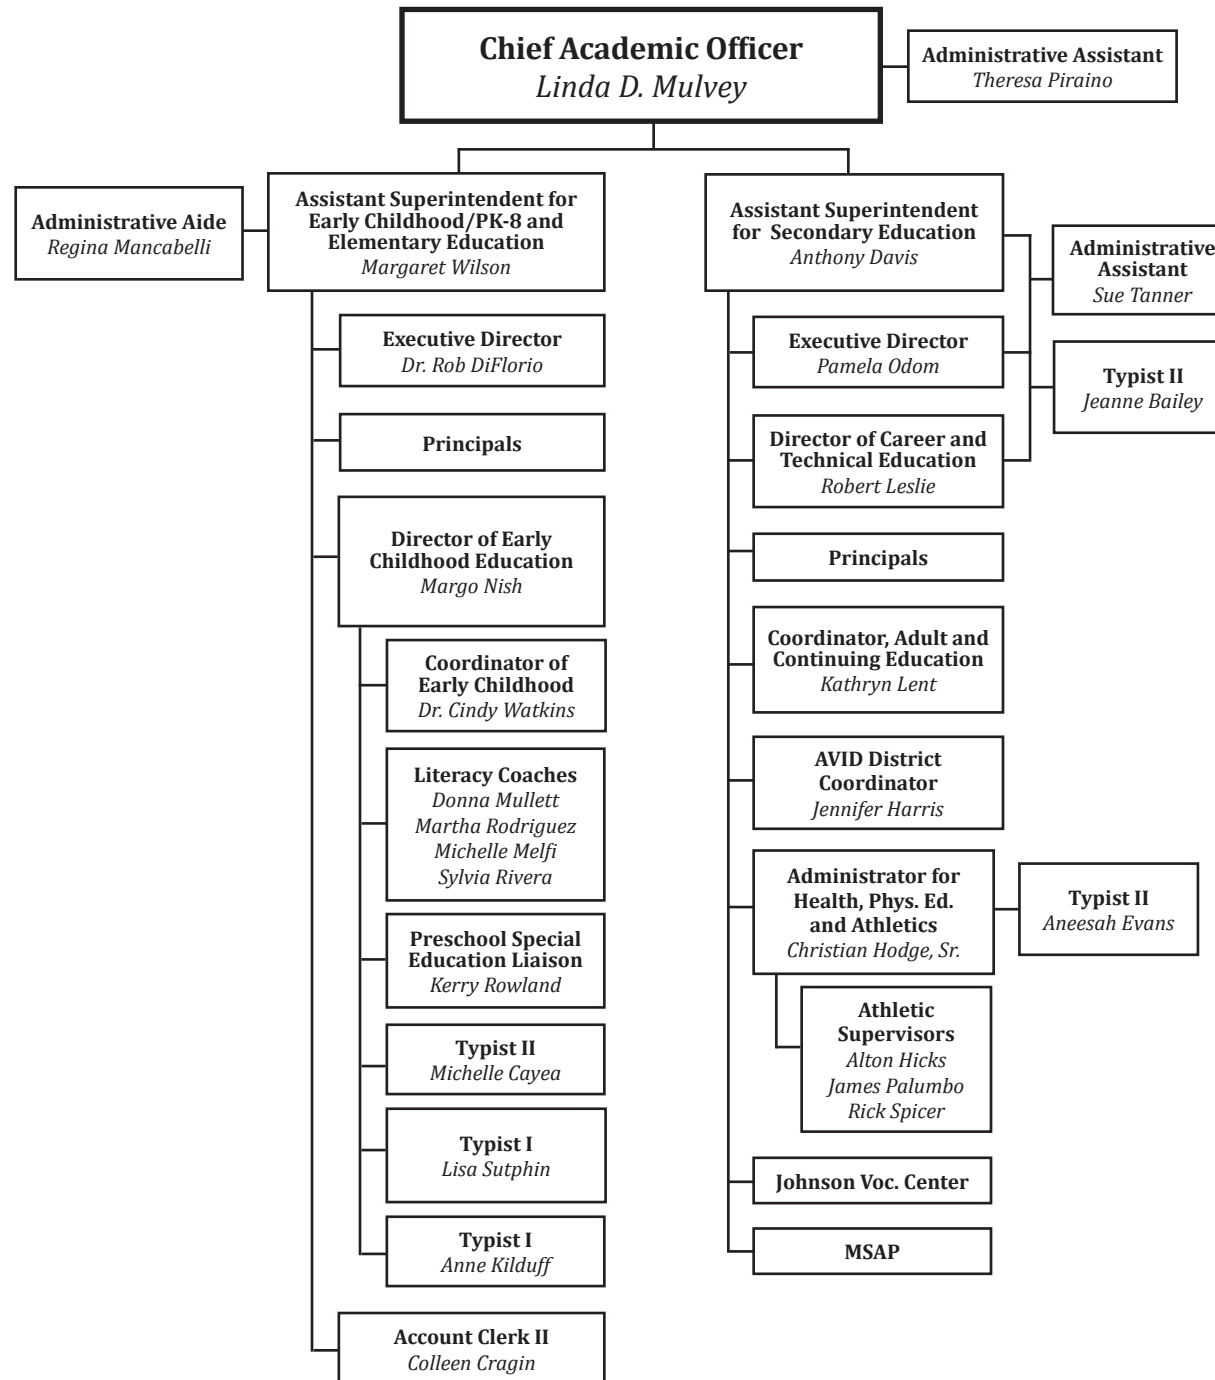

**TEACHING &
LEARNING**