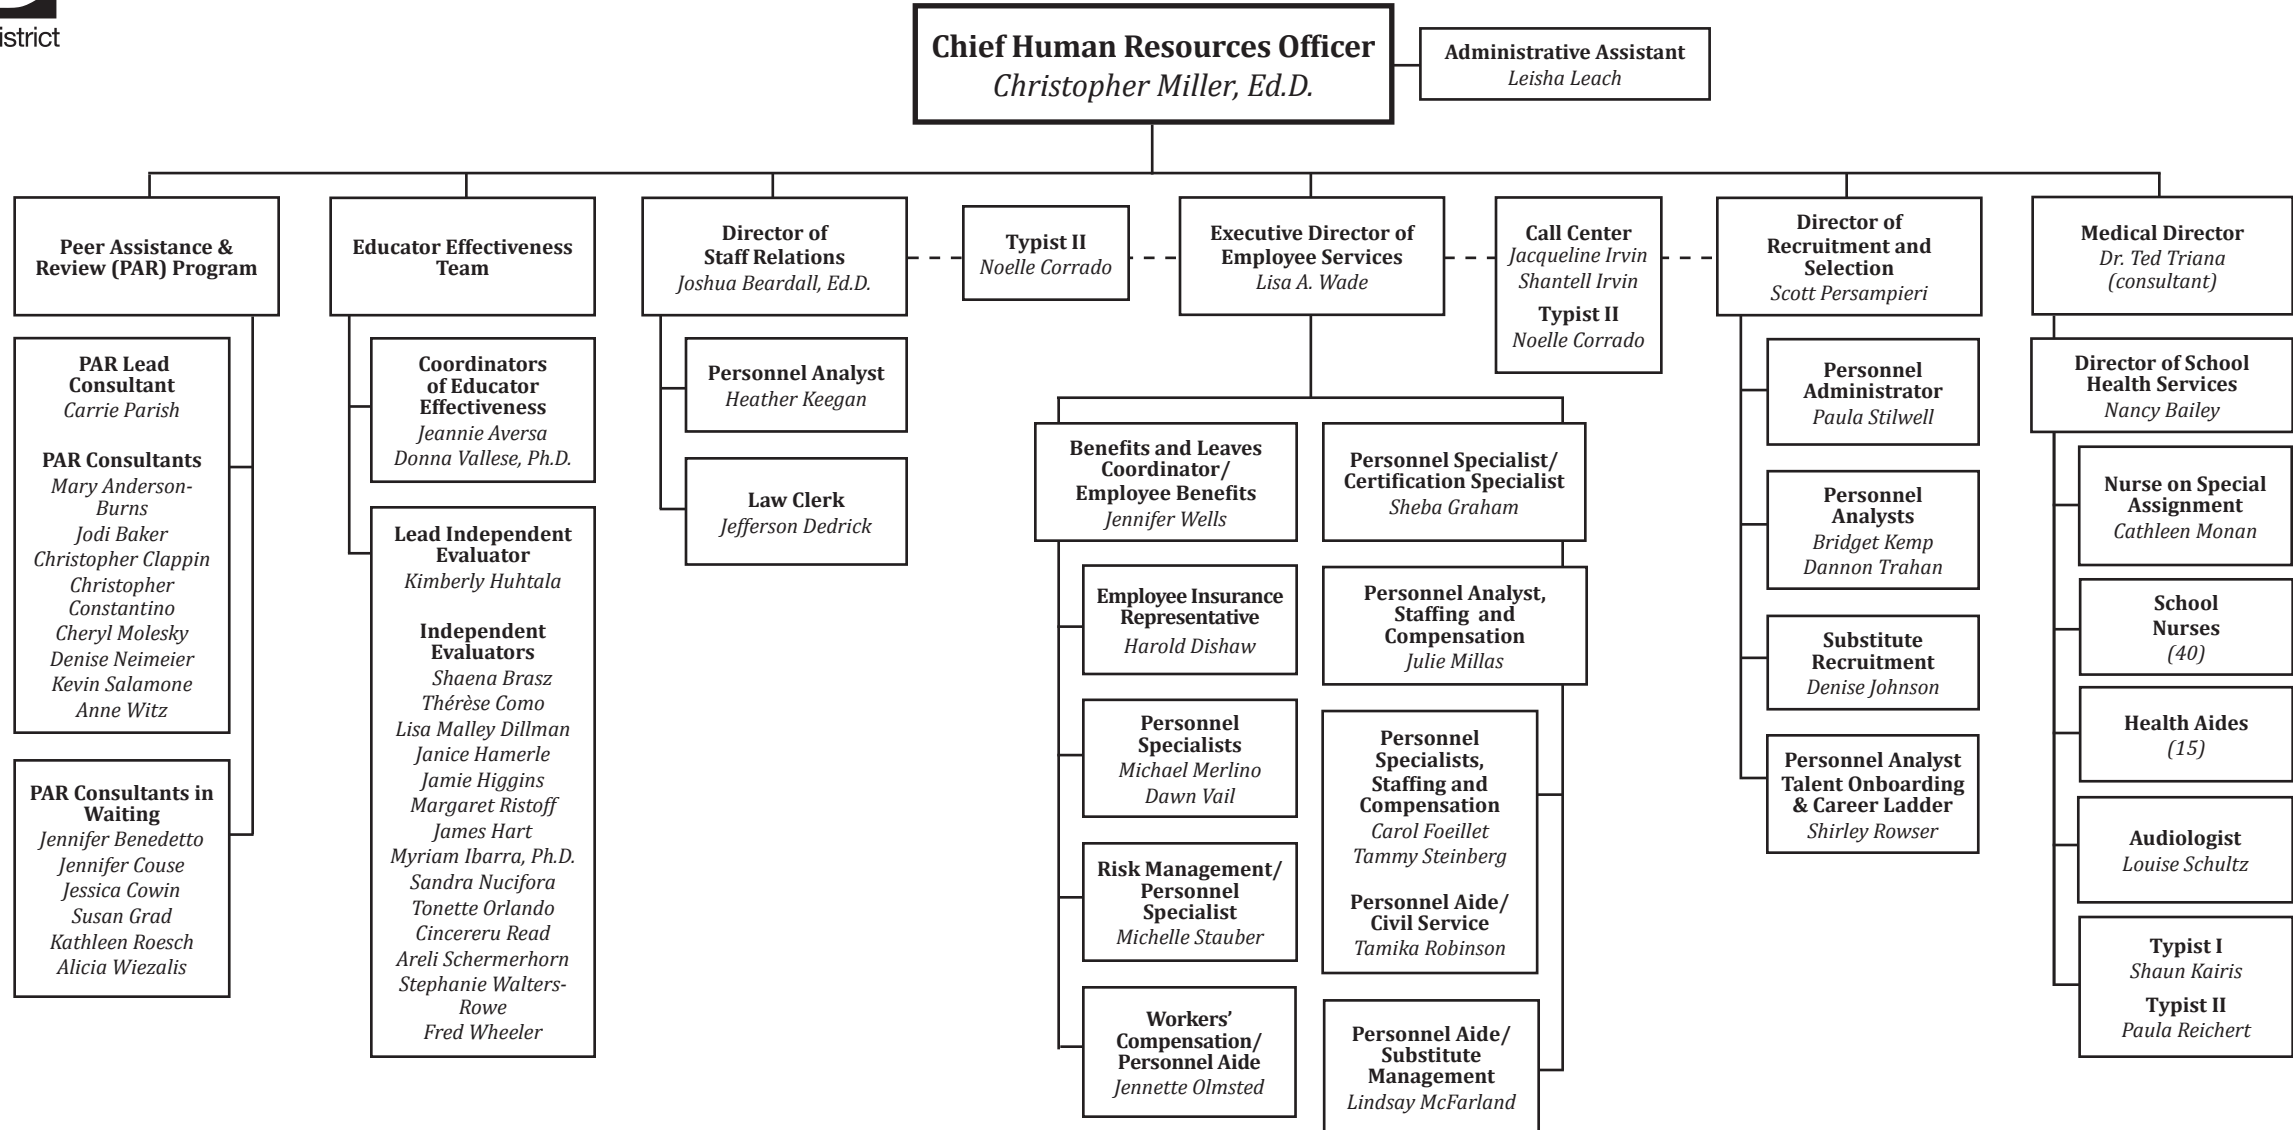

Coordinators of Educator Effectiveness

Director of Facilities III
Thomas Ferrara, P.E.

Director of Food Service
Rachel Murphy

Director of School Security
Thomas Ristoff

Director of SIRP Officers
Sgt. Dennis Regin

Elmcrest

CHIEF OF STAFF

**TEACHING &
 LEARNING**

STUDENT SUPPORT SERVICES

HUMAN RESOURCES

**SHARED
ACCOUNTABILITY**

OPERATIONS

Chief Operations Officer
Dean DeSantis