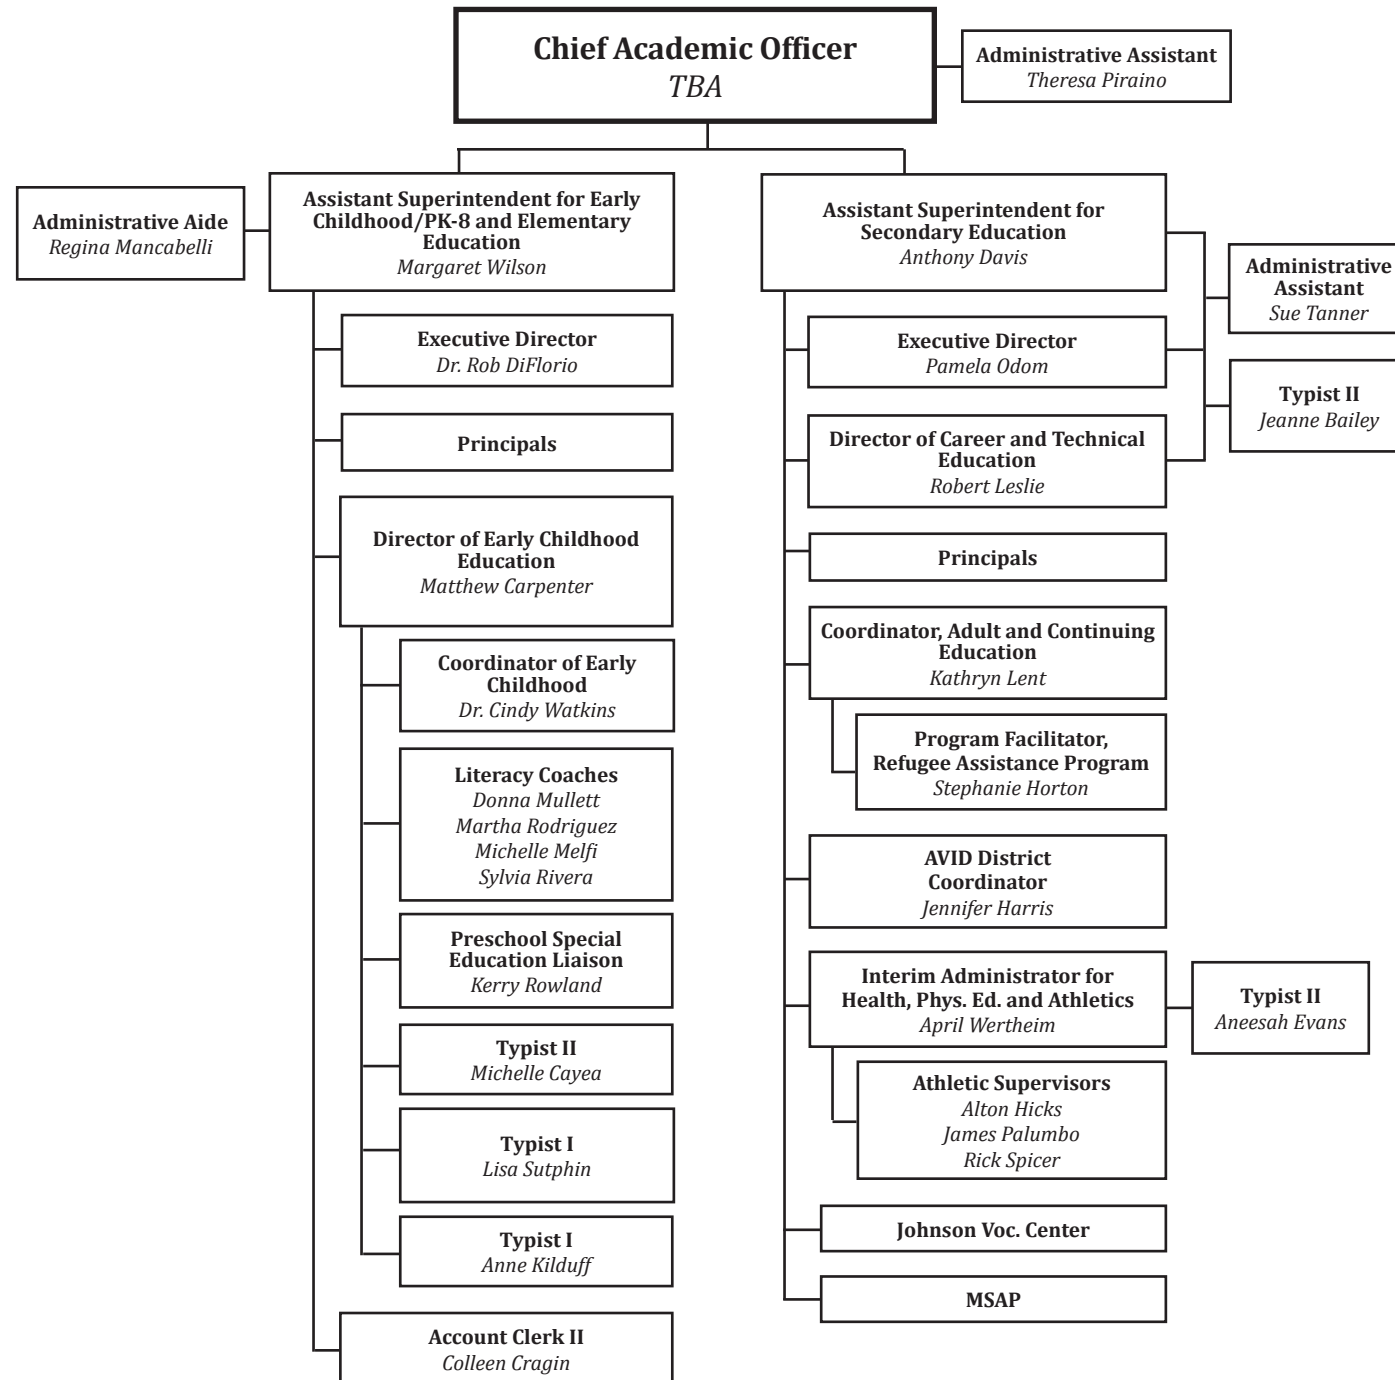

Coordinators of Educator Effectiveness

Director of Facilities III
Thomas Ferrara, P.E.

Director of Food Service
Rachel Murphy

Director of School Security
Thomas Ristoff

Director of SIRP Officers
Sgt. Dennis Regin

Elmcrest

CHIEF OF STAFF

**TEACHING &
 LEARNING**

STUDENT SUPPORT SERVICES

HUMAN RESOURCES

**SHARED
ACCOUNTABILITY**

OPERATIONS

Chief Operations Officer
Dean DeSantis