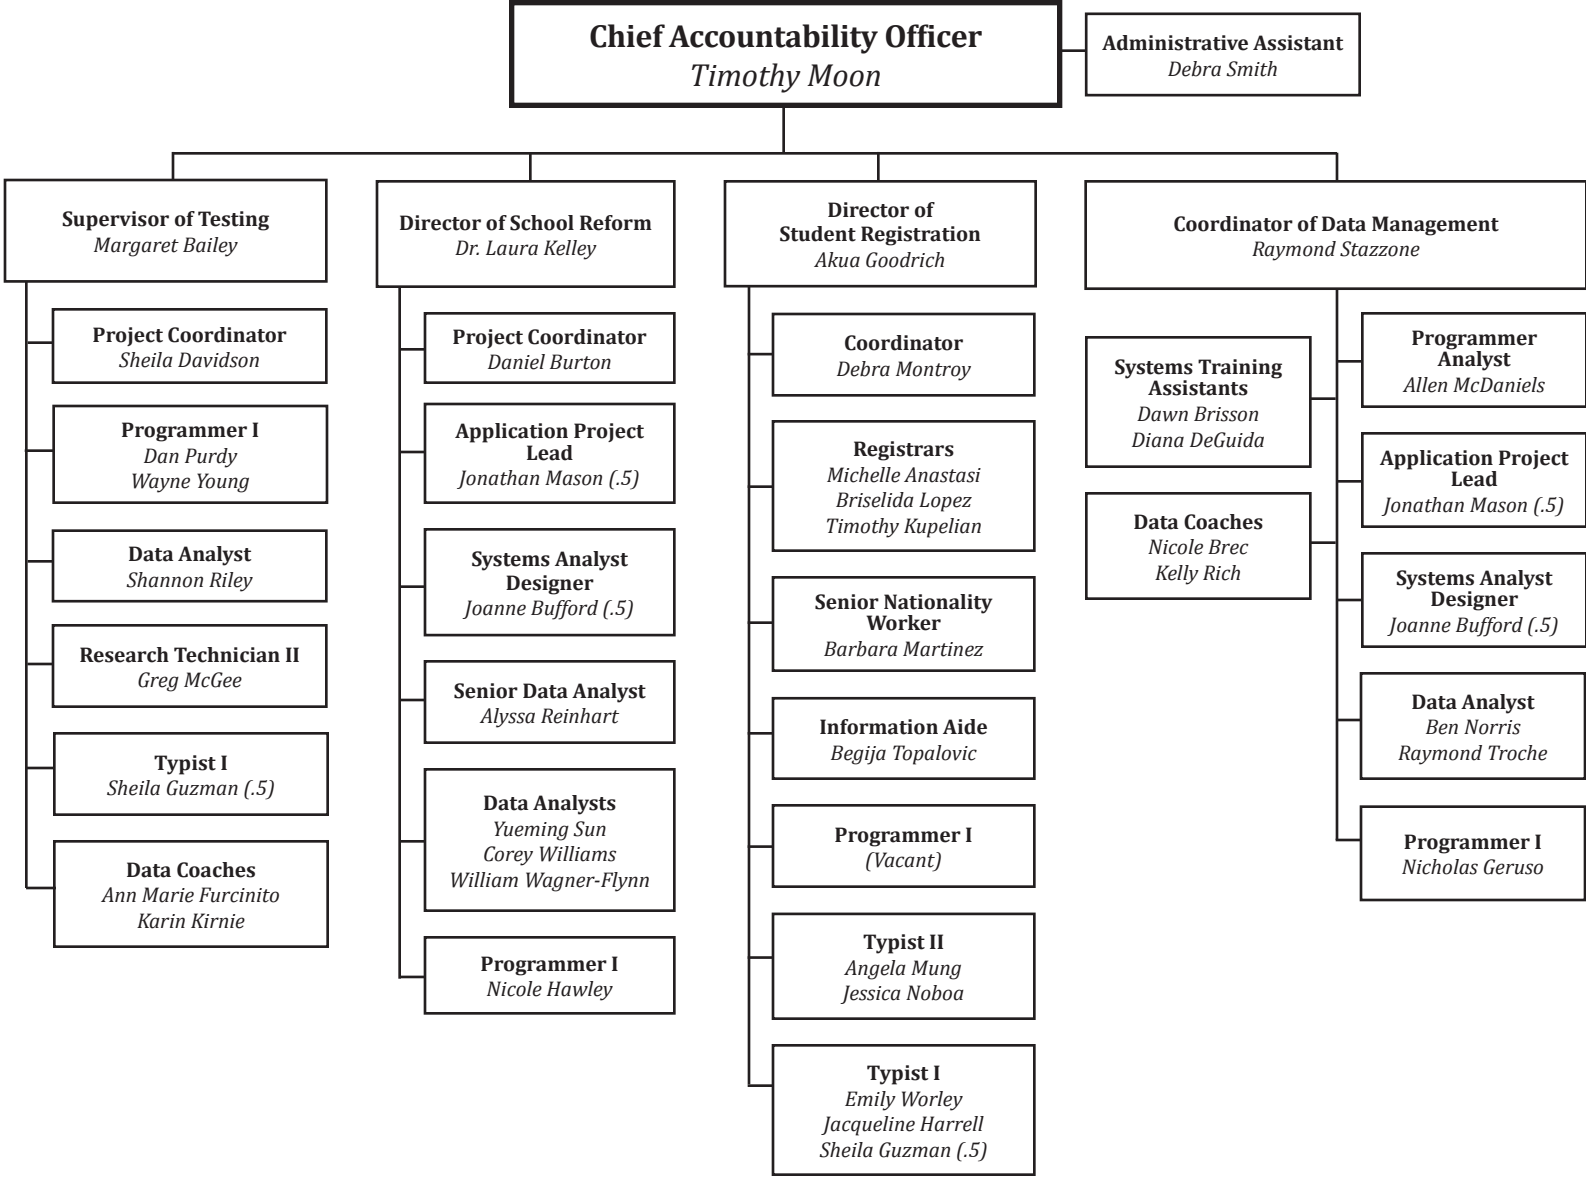

Coordinators of Educator Effectiveness

Director of Facilities III
Thomas Ferrara, P.E.

Director of Food Service
Rachel Murphy

Director of School Security
Thomas Ristoff

Director of SIRP Officers
Sgt. Dennis Regin

Elmcrest

CHIEF OF STAFF

**TEACHING &
 LEARNING**

STUDENT SUPPORT SERVICES

HUMAN RESOURCES

**SHARED
ACCOUNTABILITY**

OPERATIONS

Chief Operations Officer
Dean DeSantis