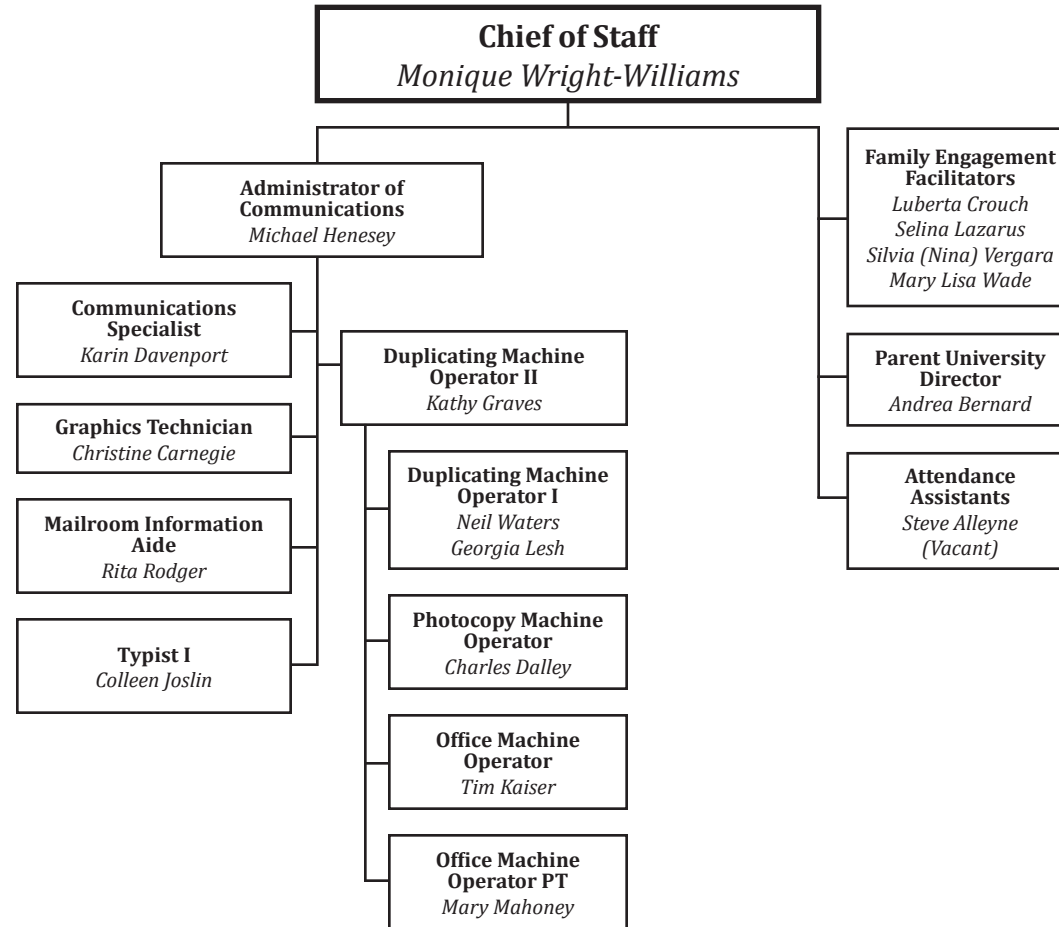

Coordinators of Educator Effectiveness

Director of Facilities III
Thomas Ferrara, P.E.

Director of Food Service
Rachel Murphy

Director of School Security
Thomas Ristoff

Director of SIRP Officers
Sgt. Dennis Regin

Elmcrest

CHIEF OF STAFF

**TEACHING &
 LEARNING**

STUDENT SUPPORT SERVICES

HUMAN RESOURCES

**SHARED
ACCOUNTABILITY**

OPERATIONS

Chief Operations Officer
Dean DeSantis