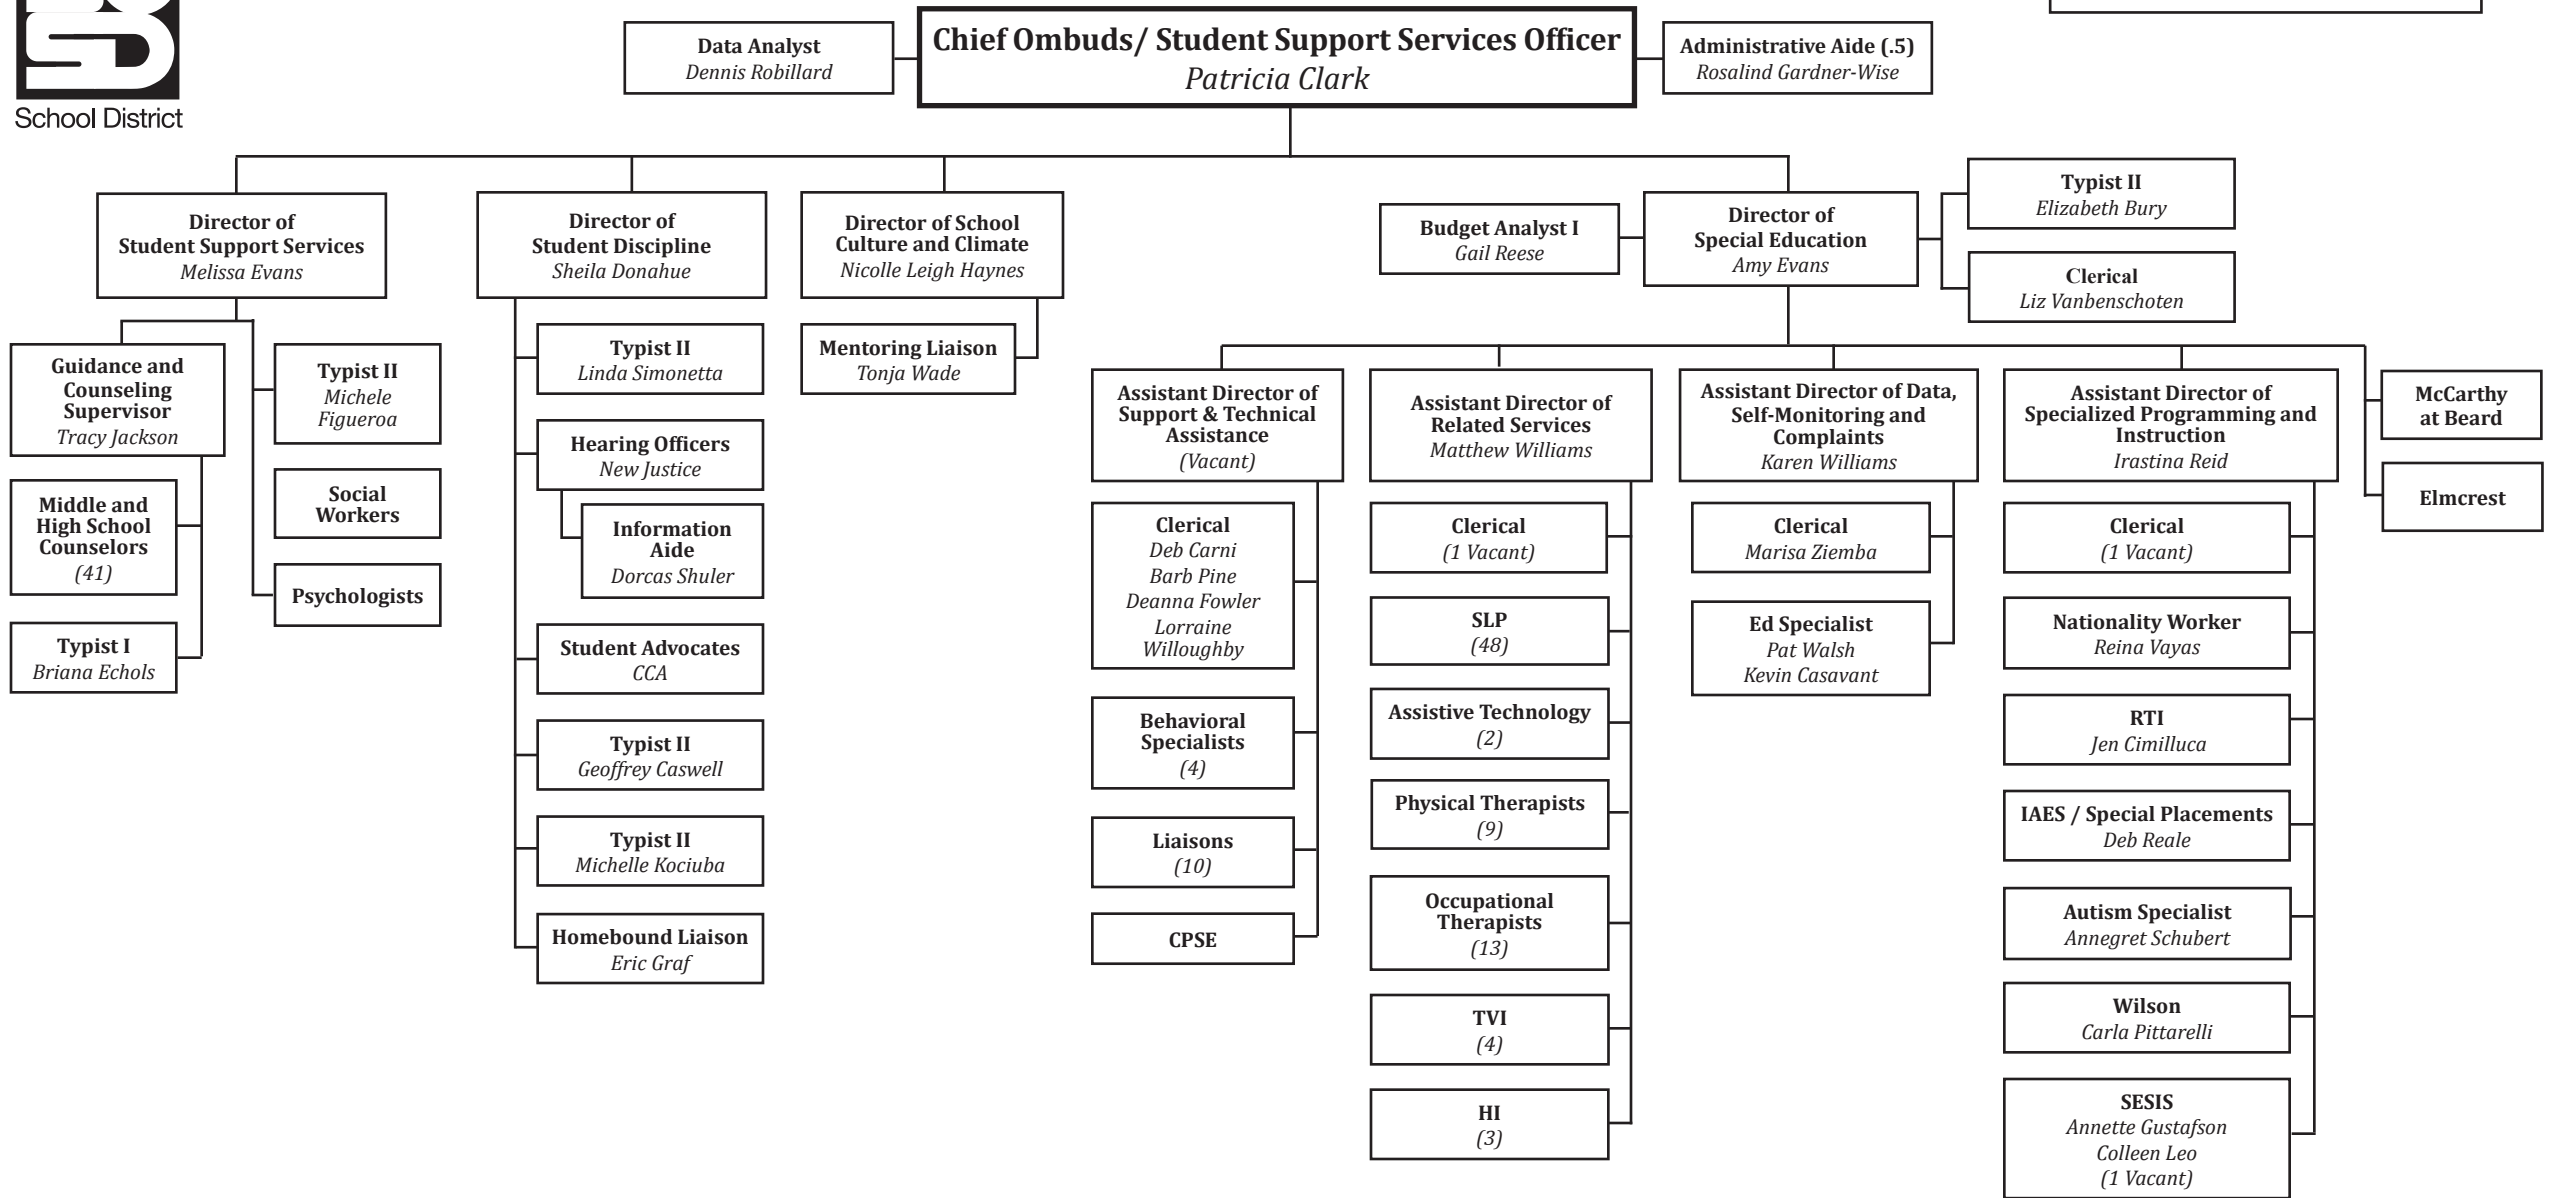

Coordinators of Educator Effectiveness

Director of Facilities III
Thomas Ferrara, P.E.

Director of Food Service
Rachel Murphy

Director of School Security
Thomas Ristoff

Director of SIRP Officers
Sgt. Dennis Regin

Elmcrest

CHIEF OF STAFF

**TEACHING &
 LEARNING**

STUDENT SUPPORT SERVICES

HUMAN RESOURCES

**SHARED
ACCOUNTABILITY**

OPERATIONS

Chief Operations Officer
Dean DeSantis