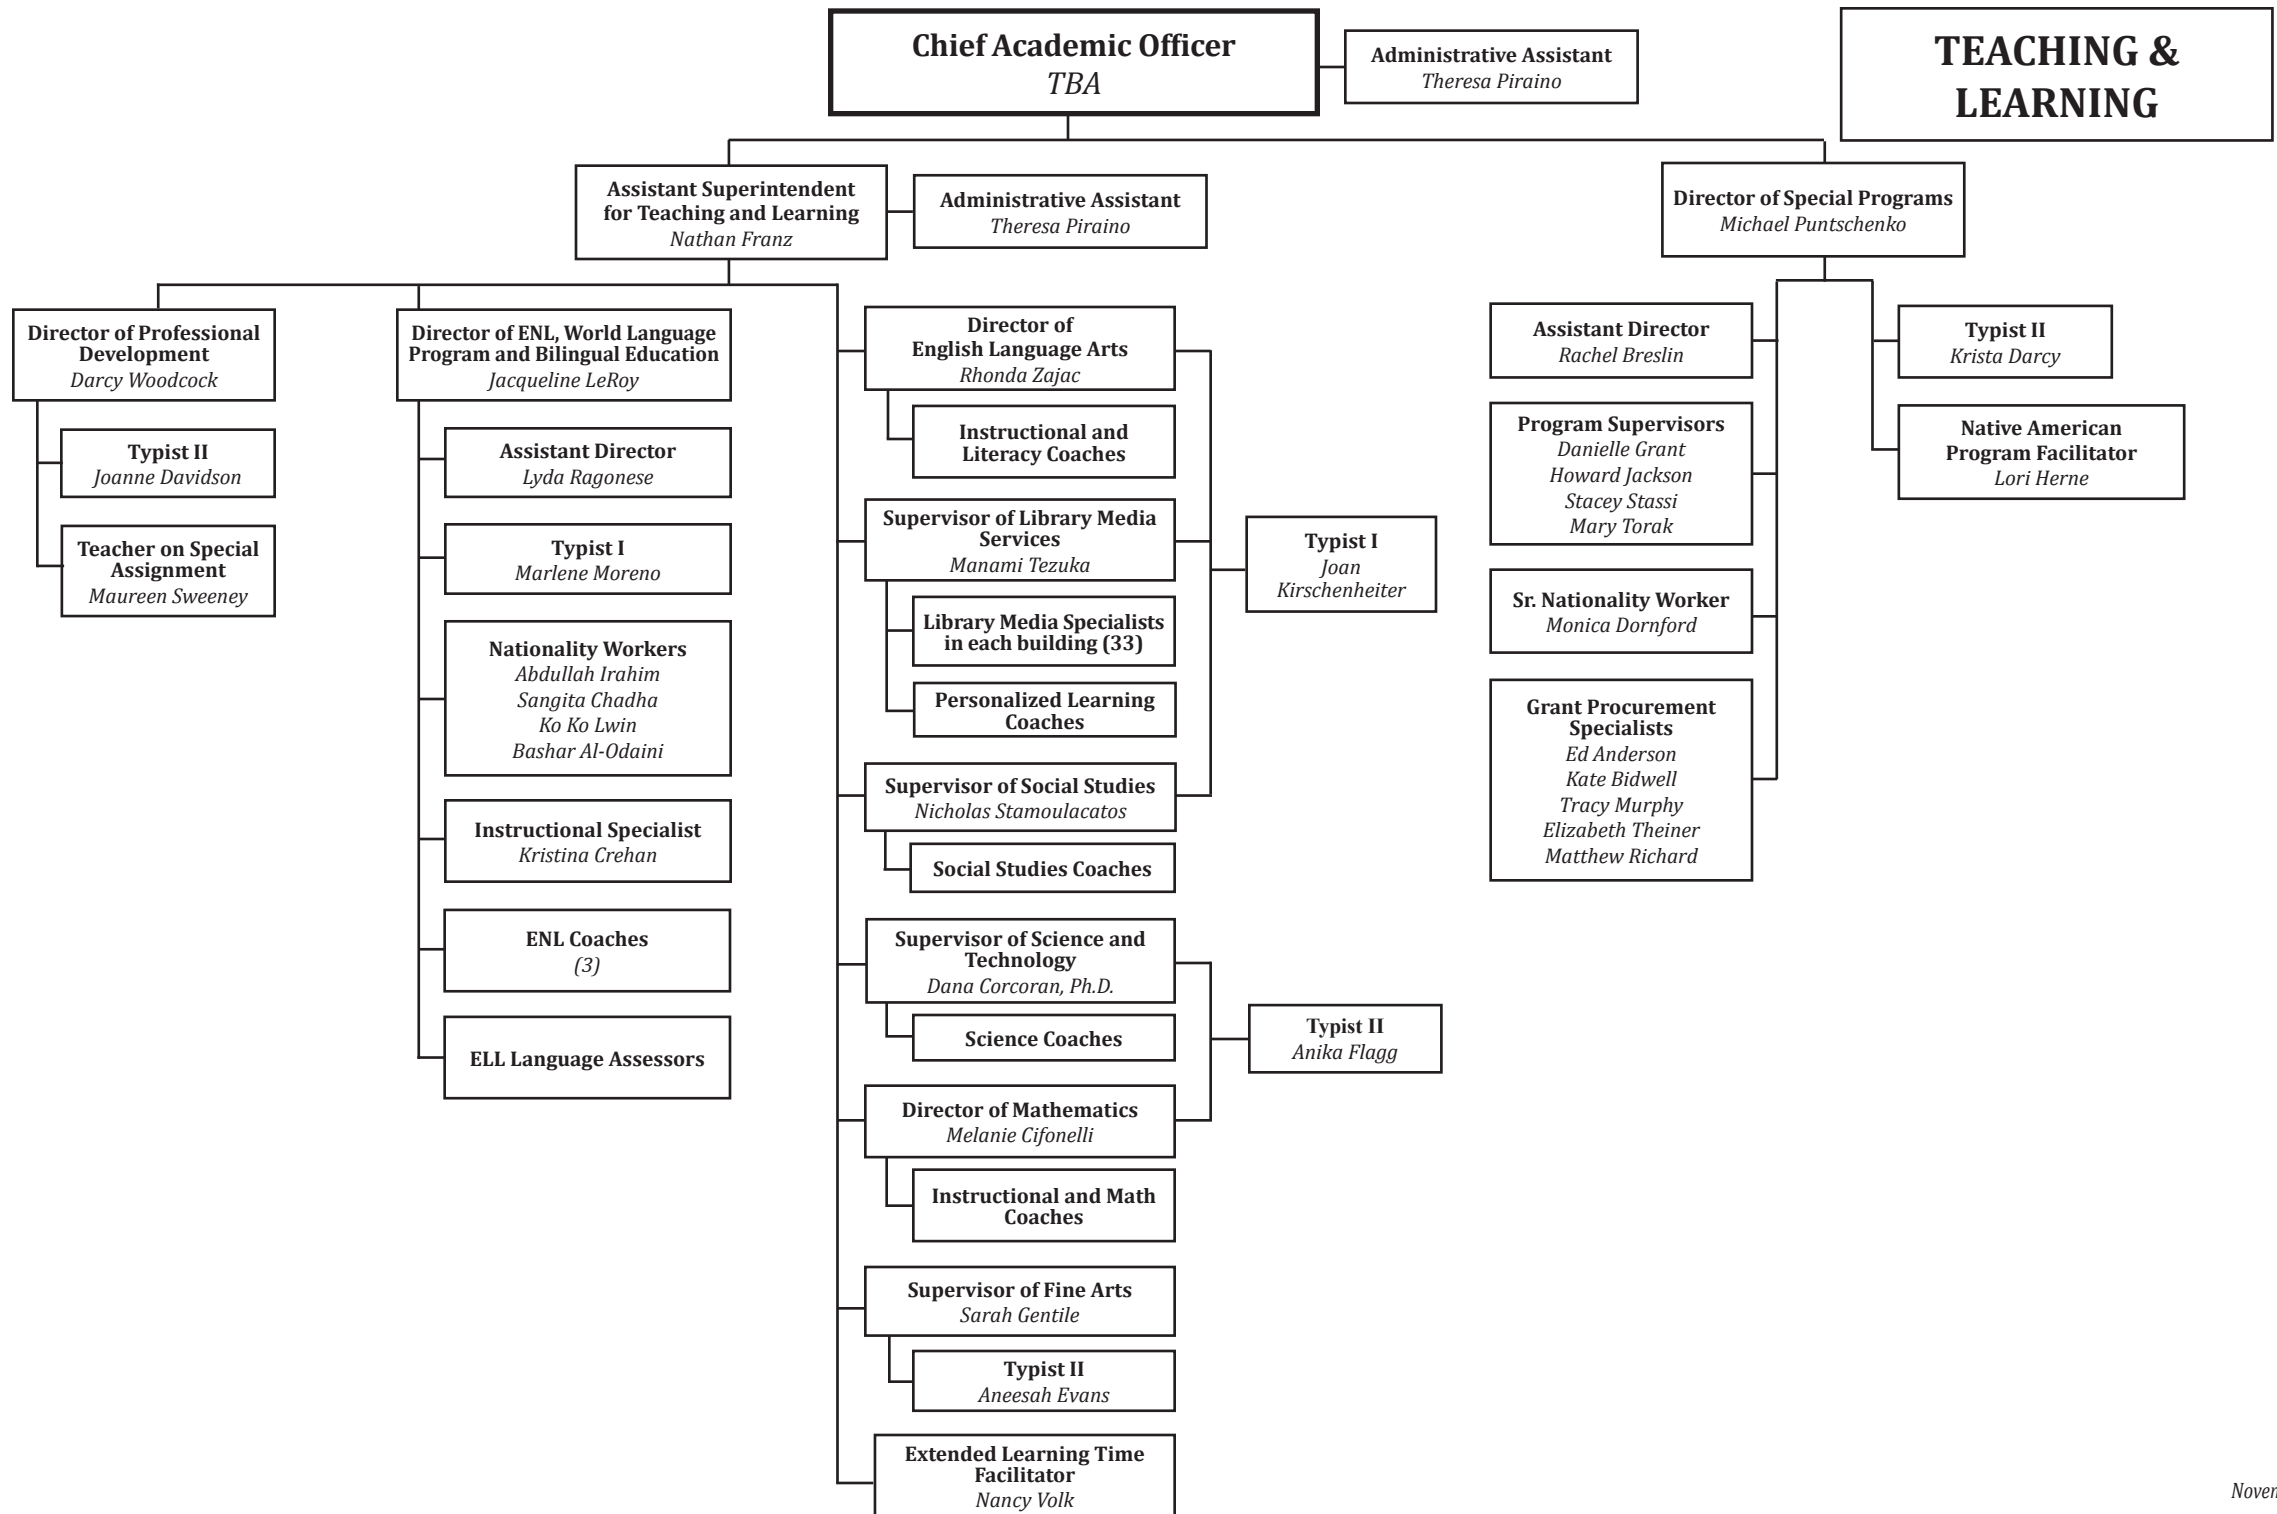

Coordinators of Educator Effectiveness

Director of Facilities III
Thomas Ferrara, P.E.

Director of Food Service
Rachel Murphy

Director of School Security
Thomas Ristoff

Director of SIRP Officers
Sgt. Dennis Regin

Elmcrest

CHIEF OF STAFF

**TEACHING &
 LEARNING**

STUDENT SUPPORT SERVICES

HUMAN RESOURCES

**SHARED
ACCOUNTABILITY**

OPERATIONS

Chief Operations Officer
Dean DeSantis