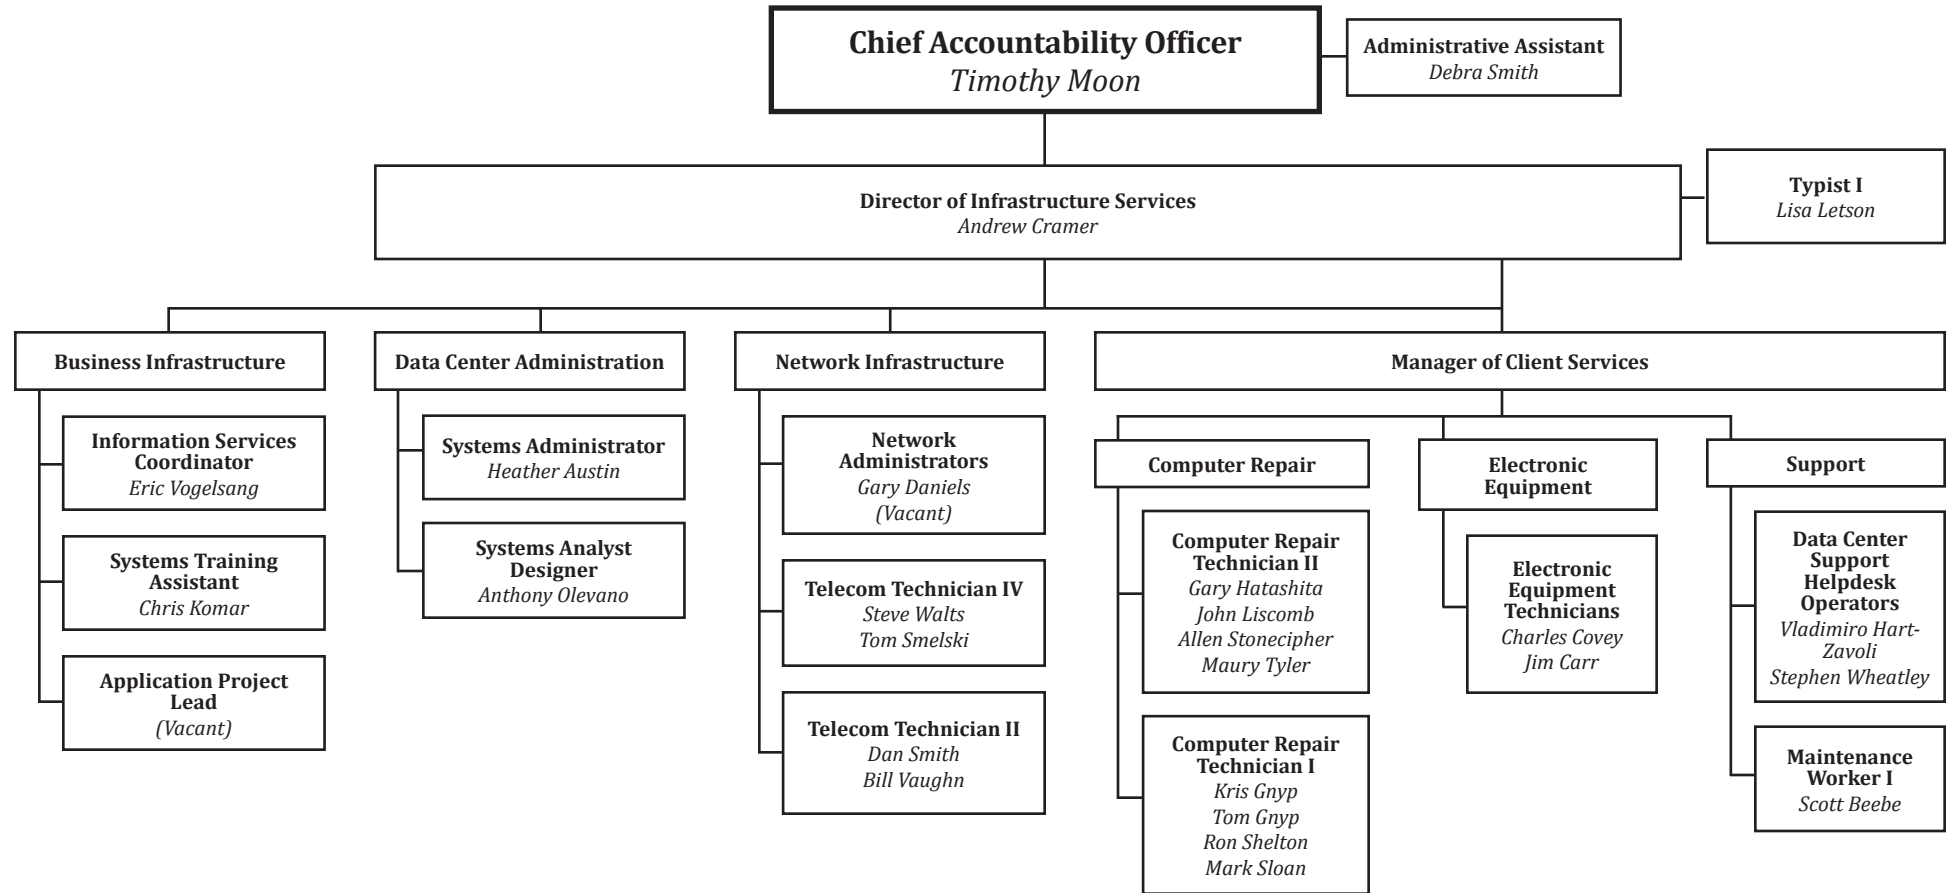

Coordinators of Educator Effectiveness

Director of Facilities III
Thomas Ferrara, P.E.

Director of Food Service
Rachel Murphy

Director of School Security
Thomas Ristoff

Director of SIRP Officers
Sgt. Dennis Regin

Elmcrest

CHIEF OF STAFF

**TEACHING &
 LEARNING**

STUDENT SUPPORT SERVICES

HUMAN RESOURCES

**SHARED
ACCOUNTABILITY**

OPERATIONS

Chief Operations Officer
Dean DeSantis