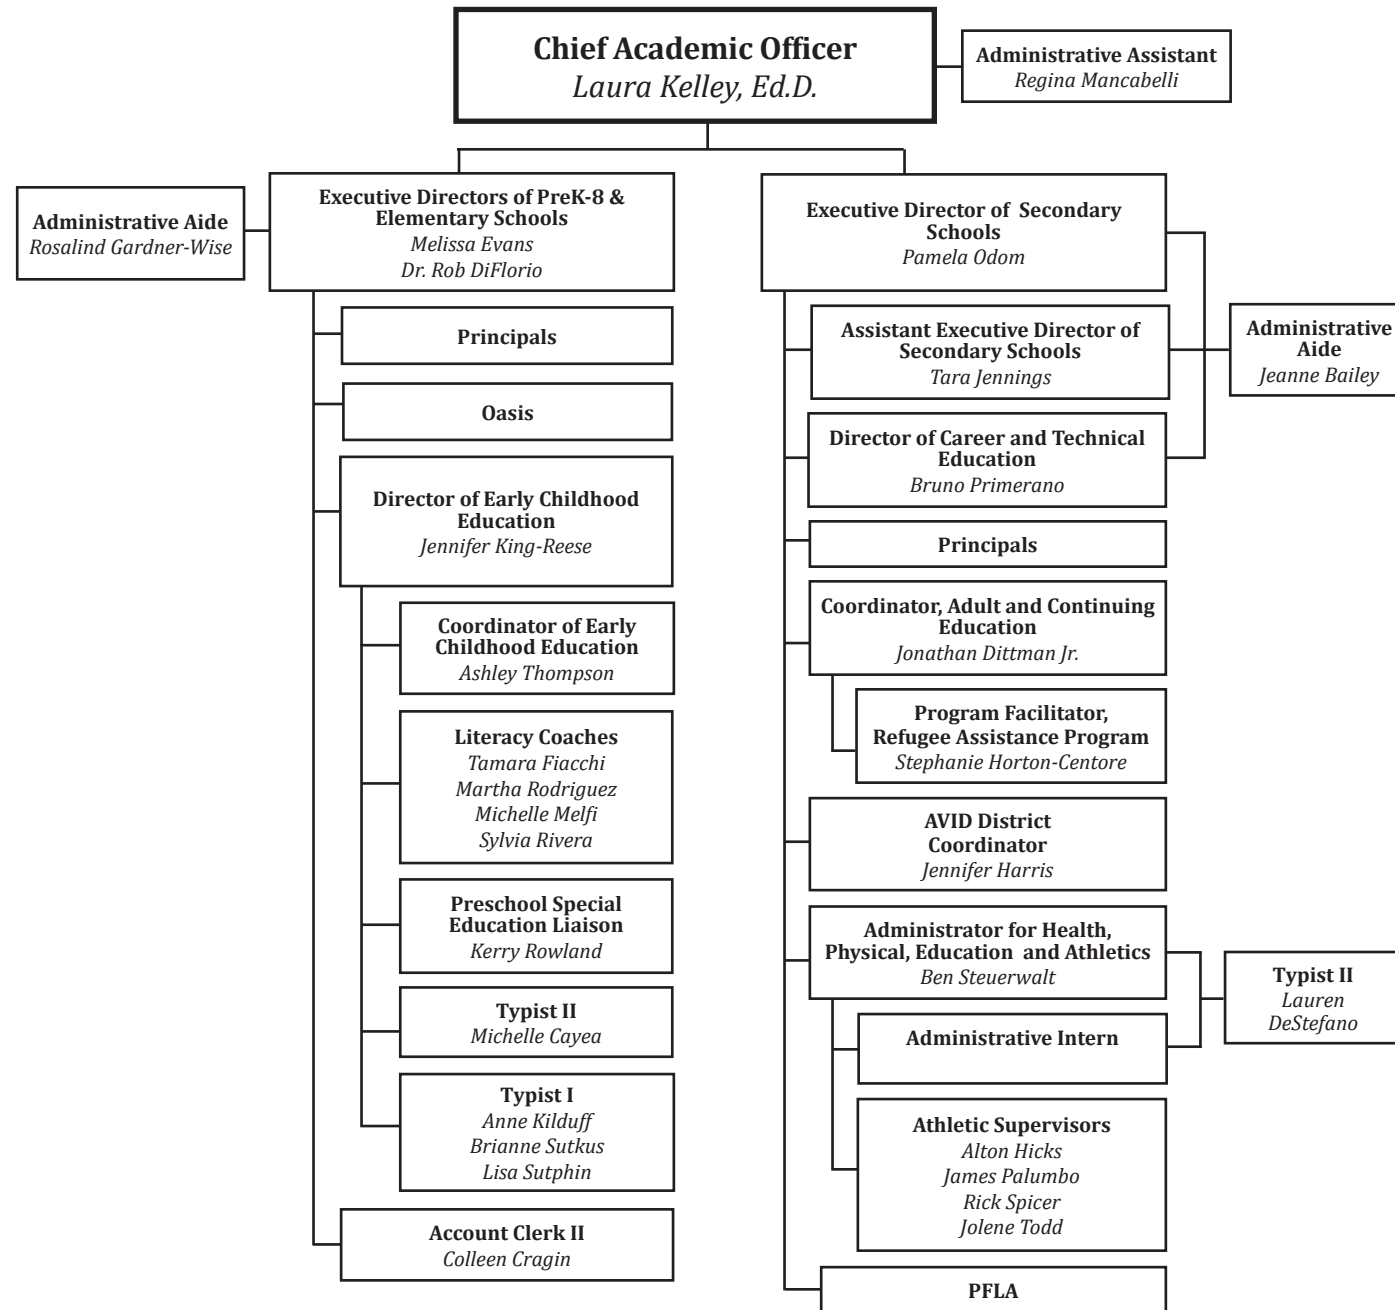

**TEACHING &
LEARNING**