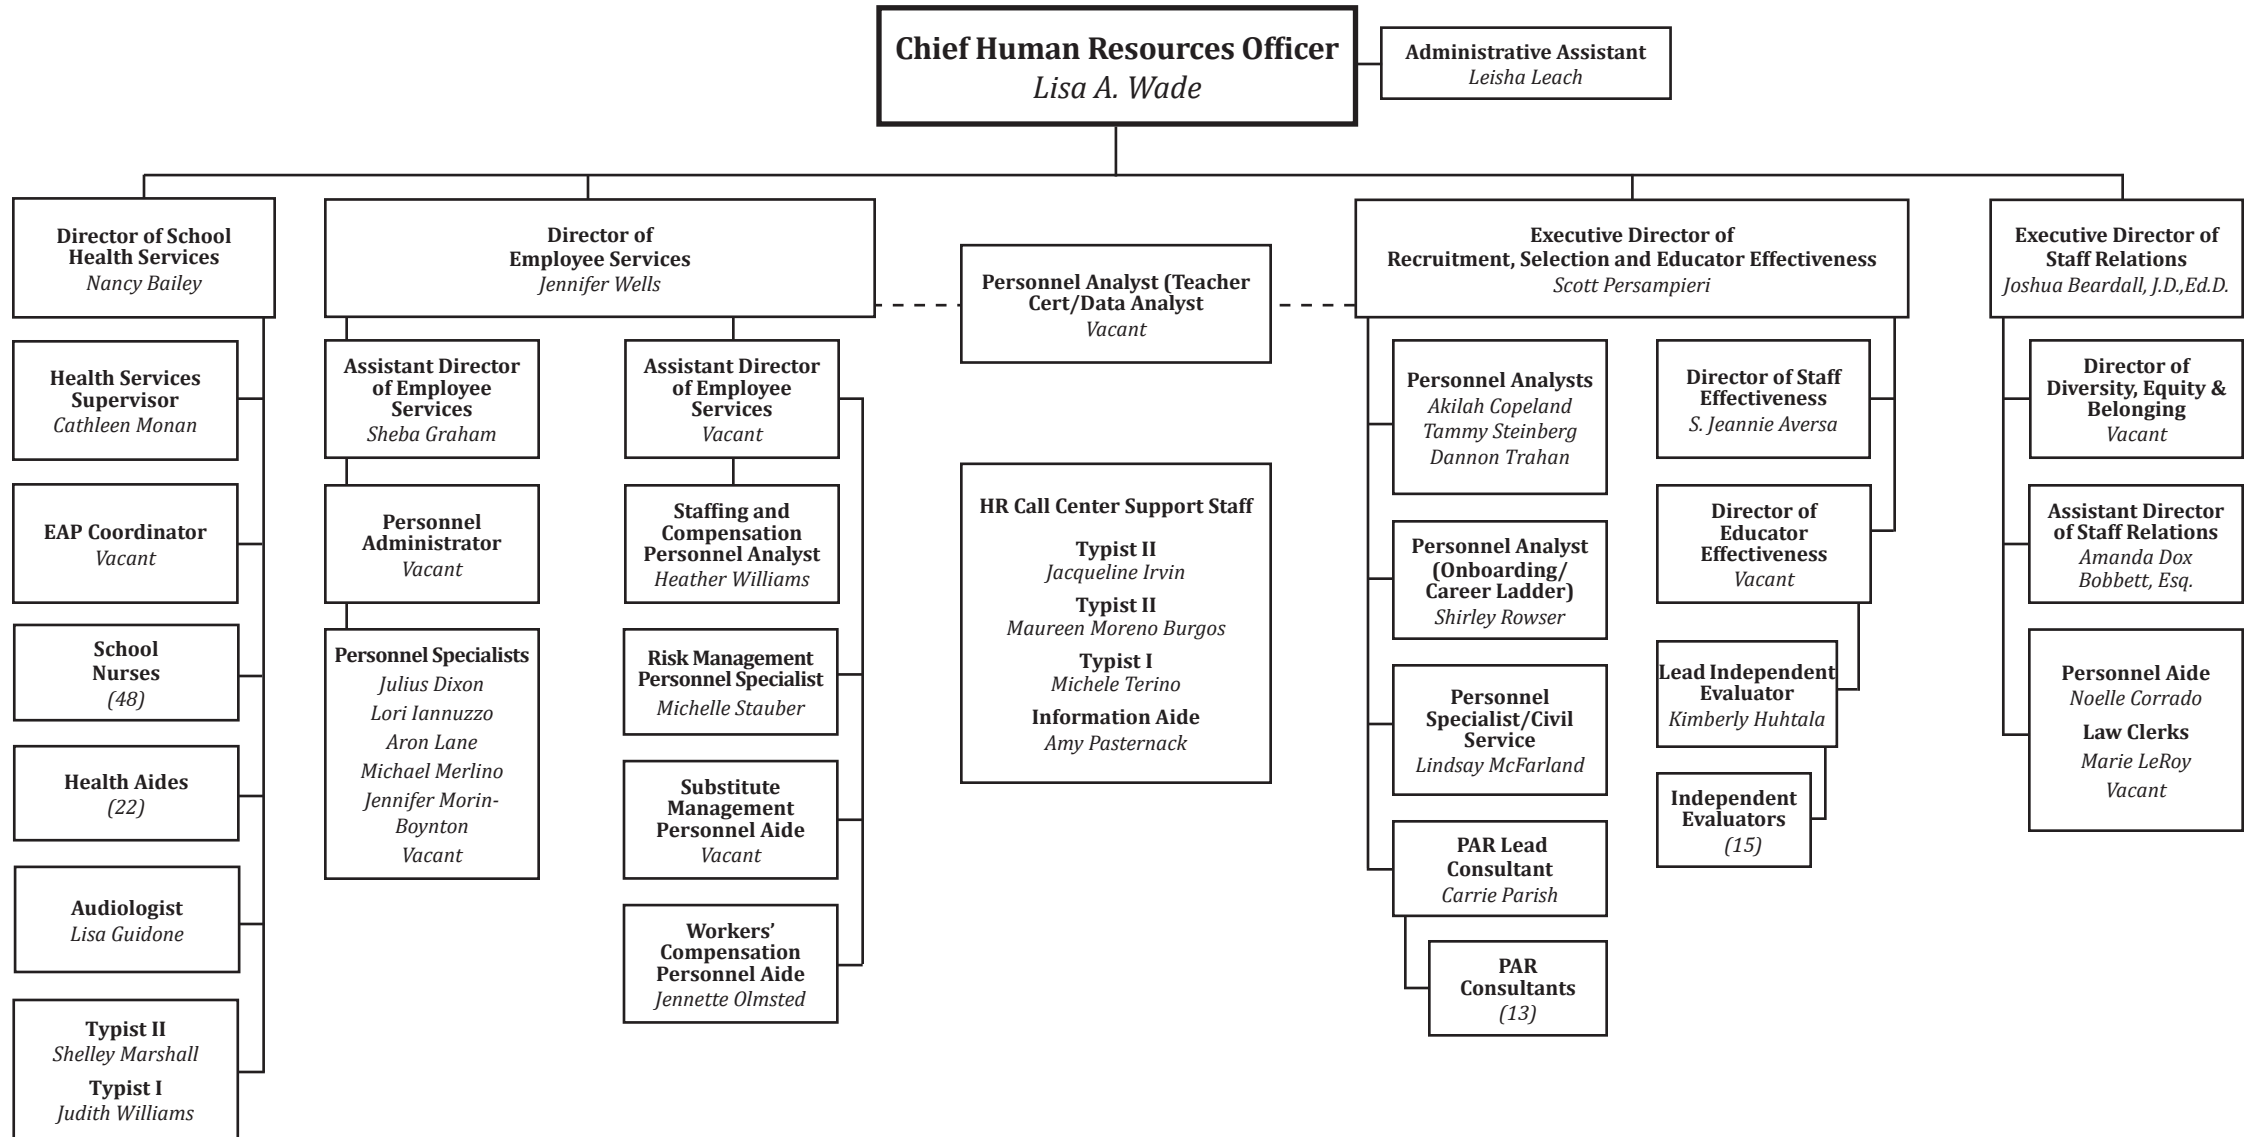

Director of SIRP Officers
Brad Giarrusso

Director of Transportation
Jeremy Smith

Director of Student Support Services
Vacant

Director of Student Discipline
Sheila Donahue

Director of Diversity, Equity & Belonging

**TEACHING &
 LEARNING**

TEACHING & LEARNING

**TEACHING &
 LEARNING**

STUDENT SUPPORT SERVICES

HUMAN RESOURCES

**SHARED
ACCOUNTABILITY**

**SHARED
ACCOUNTABILITY**

OPERATIONS

Chief Operations Officer
Dean DeSantis