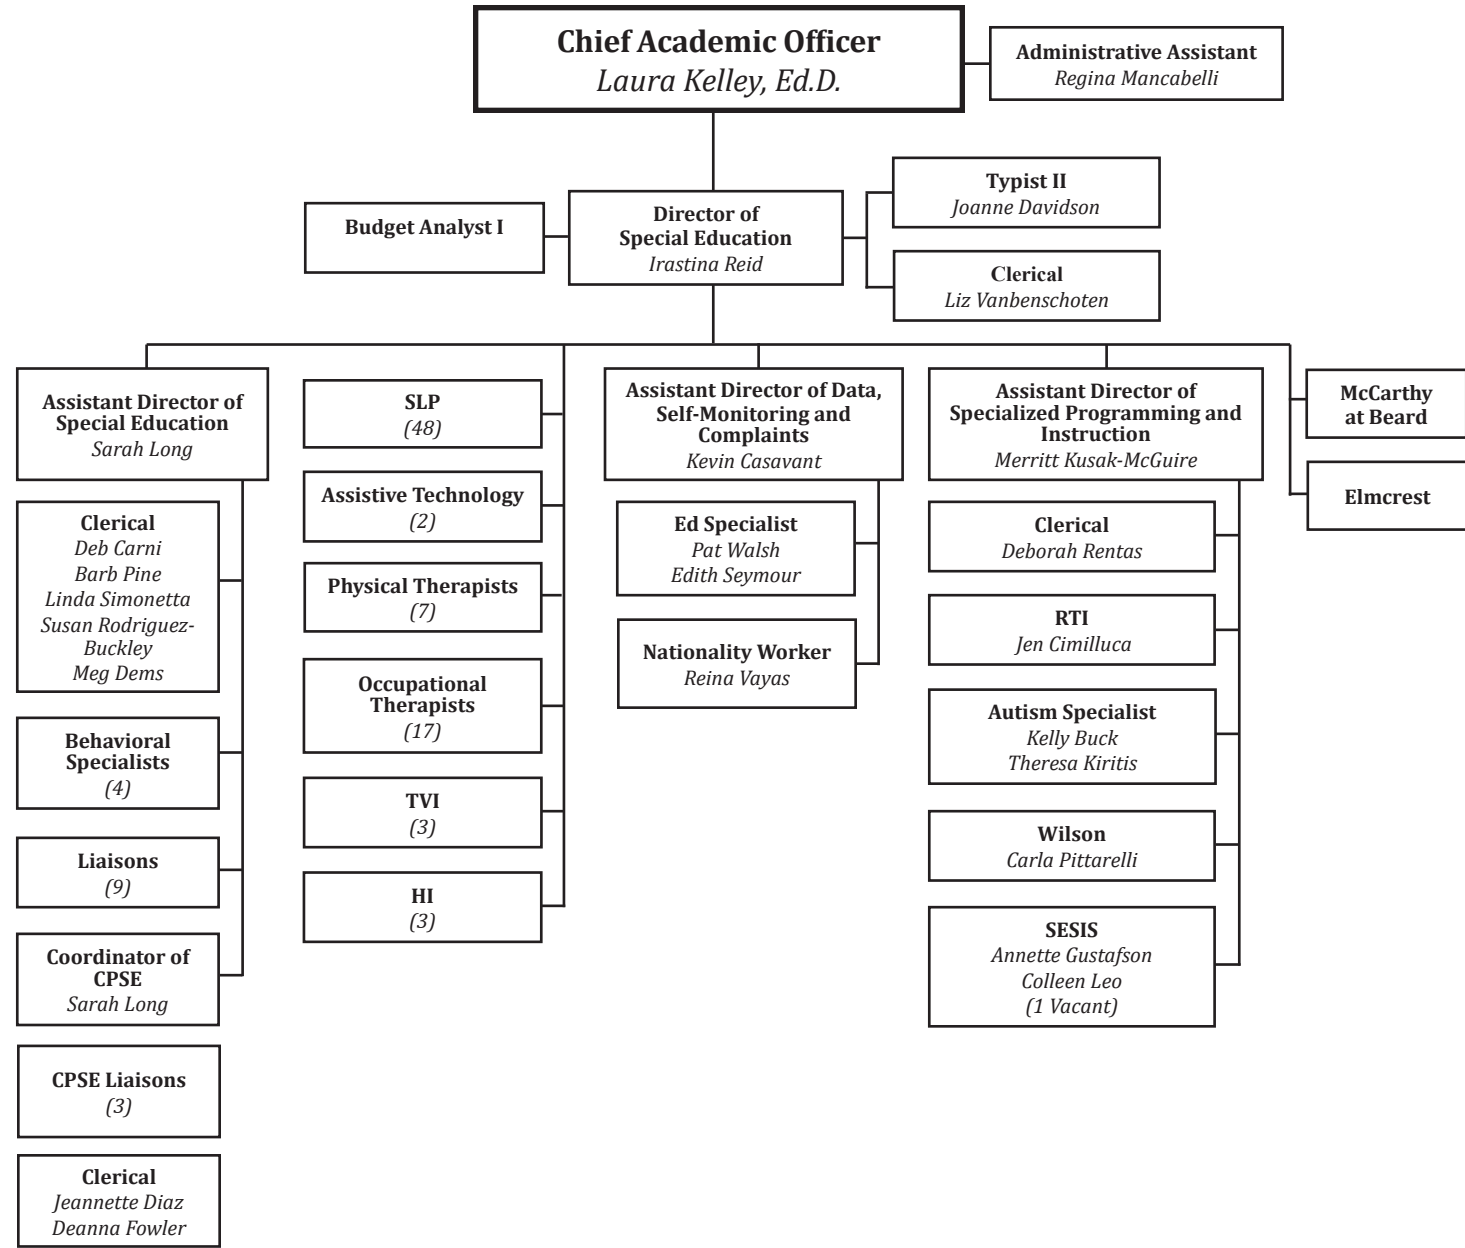

**TEACHING &
LEARNING**