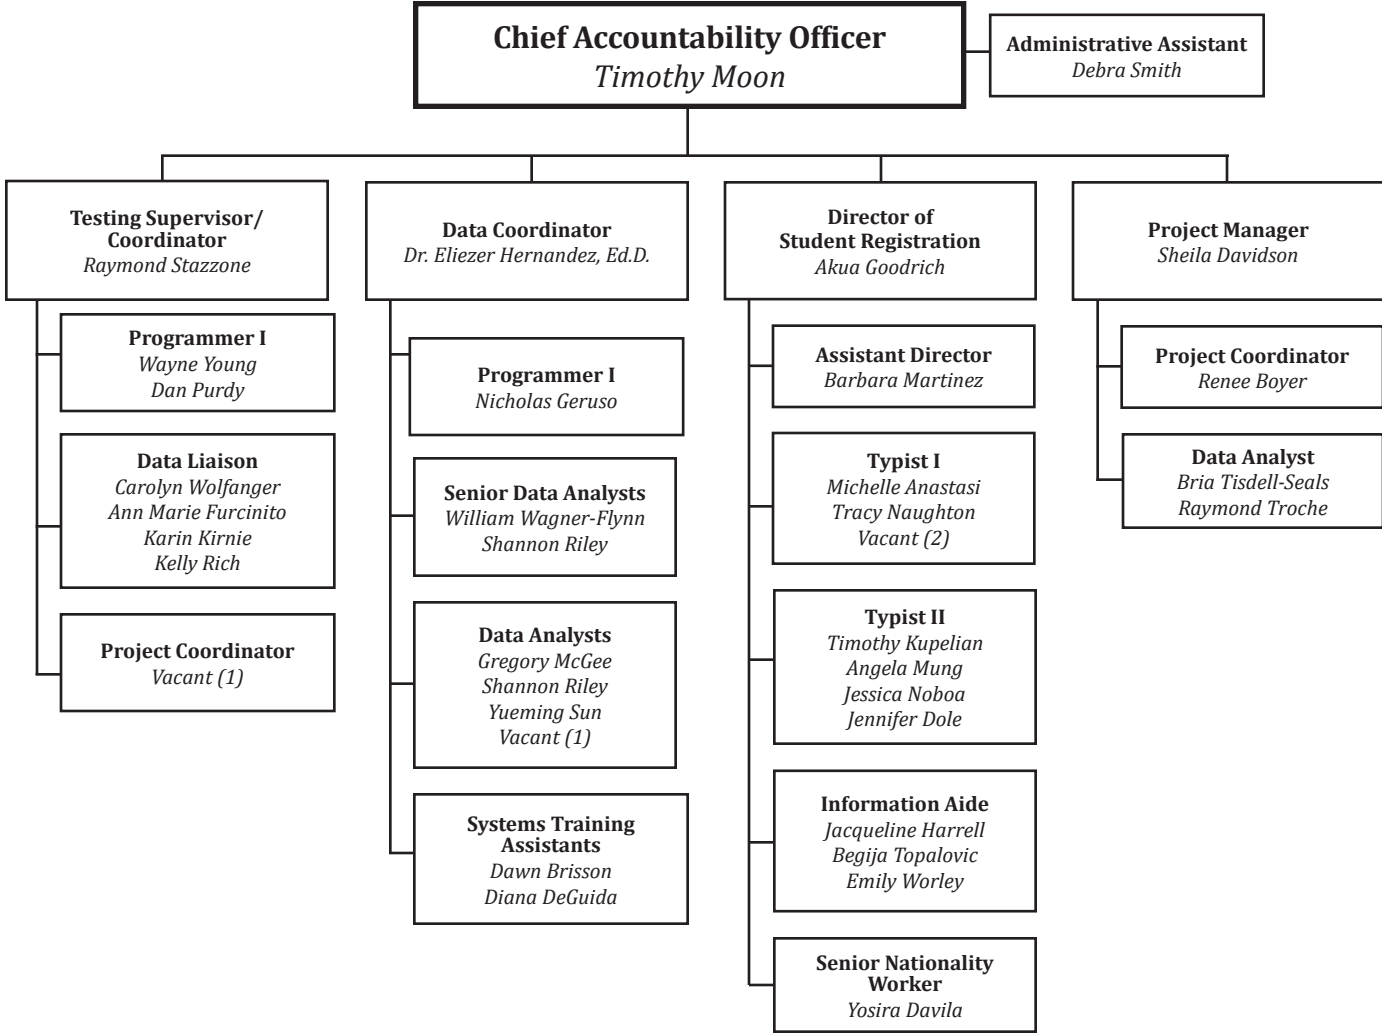

Director of SIRP Officers
Brad Giarrusso

Director of Transportation
Jeremy Smith

Director of Student Support Services
Vacant

Director of Student Discipline
Sheila Donahue

Director of Diversity, Equity & Belonging

**TEACHING &
 LEARNING**

TEACHING & LEARNING

**TEACHING &
 LEARNING**

STUDENT SUPPORT SERVICES

HUMAN RESOURCES

**SHARED
ACCOUNTABILITY**

**SHARED
ACCOUNTABILITY**

OPERATIONS