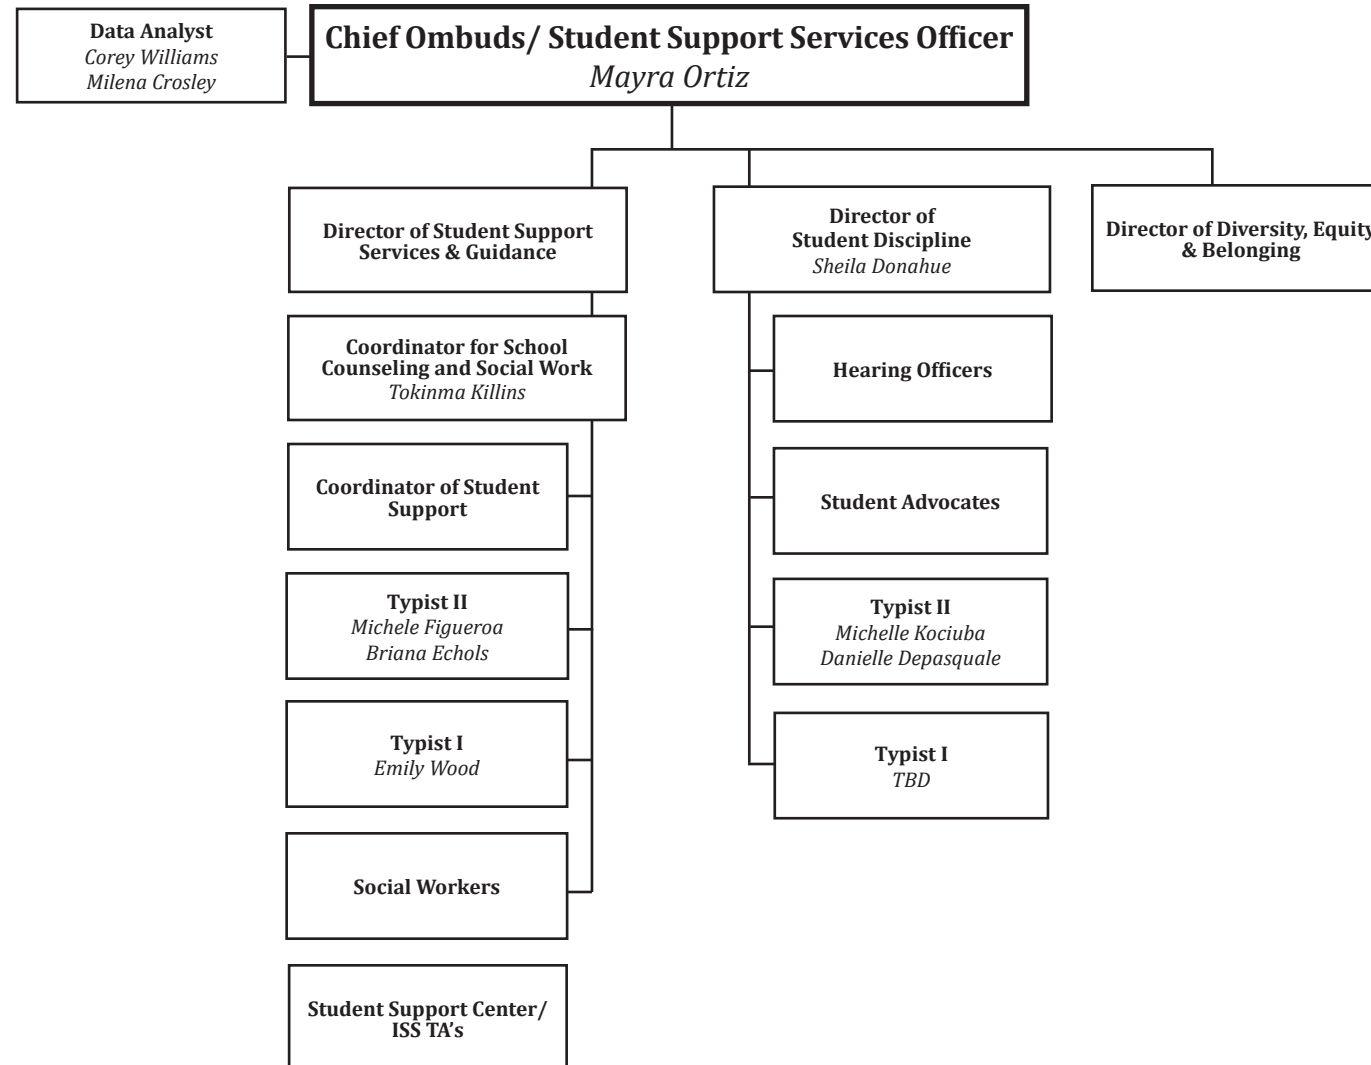

Director of SIRP Officers
Brad Giarrusso

Director of Transportation
Jeremy Smith

Director of Student Support Services
Vacant

Director of Student Discipline
Sheila Donahue

Director of Diversity, Equity & Belonging

**TEACHING &
 LEARNING**

TEACHING & LEARNING

**TEACHING &
 LEARNING**

STUDENT SUPPORT SERVICES

HUMAN RESOURCES

**SHARED
ACCOUNTABILITY**

**SHARED
ACCOUNTABILITY**

OPERATIONS