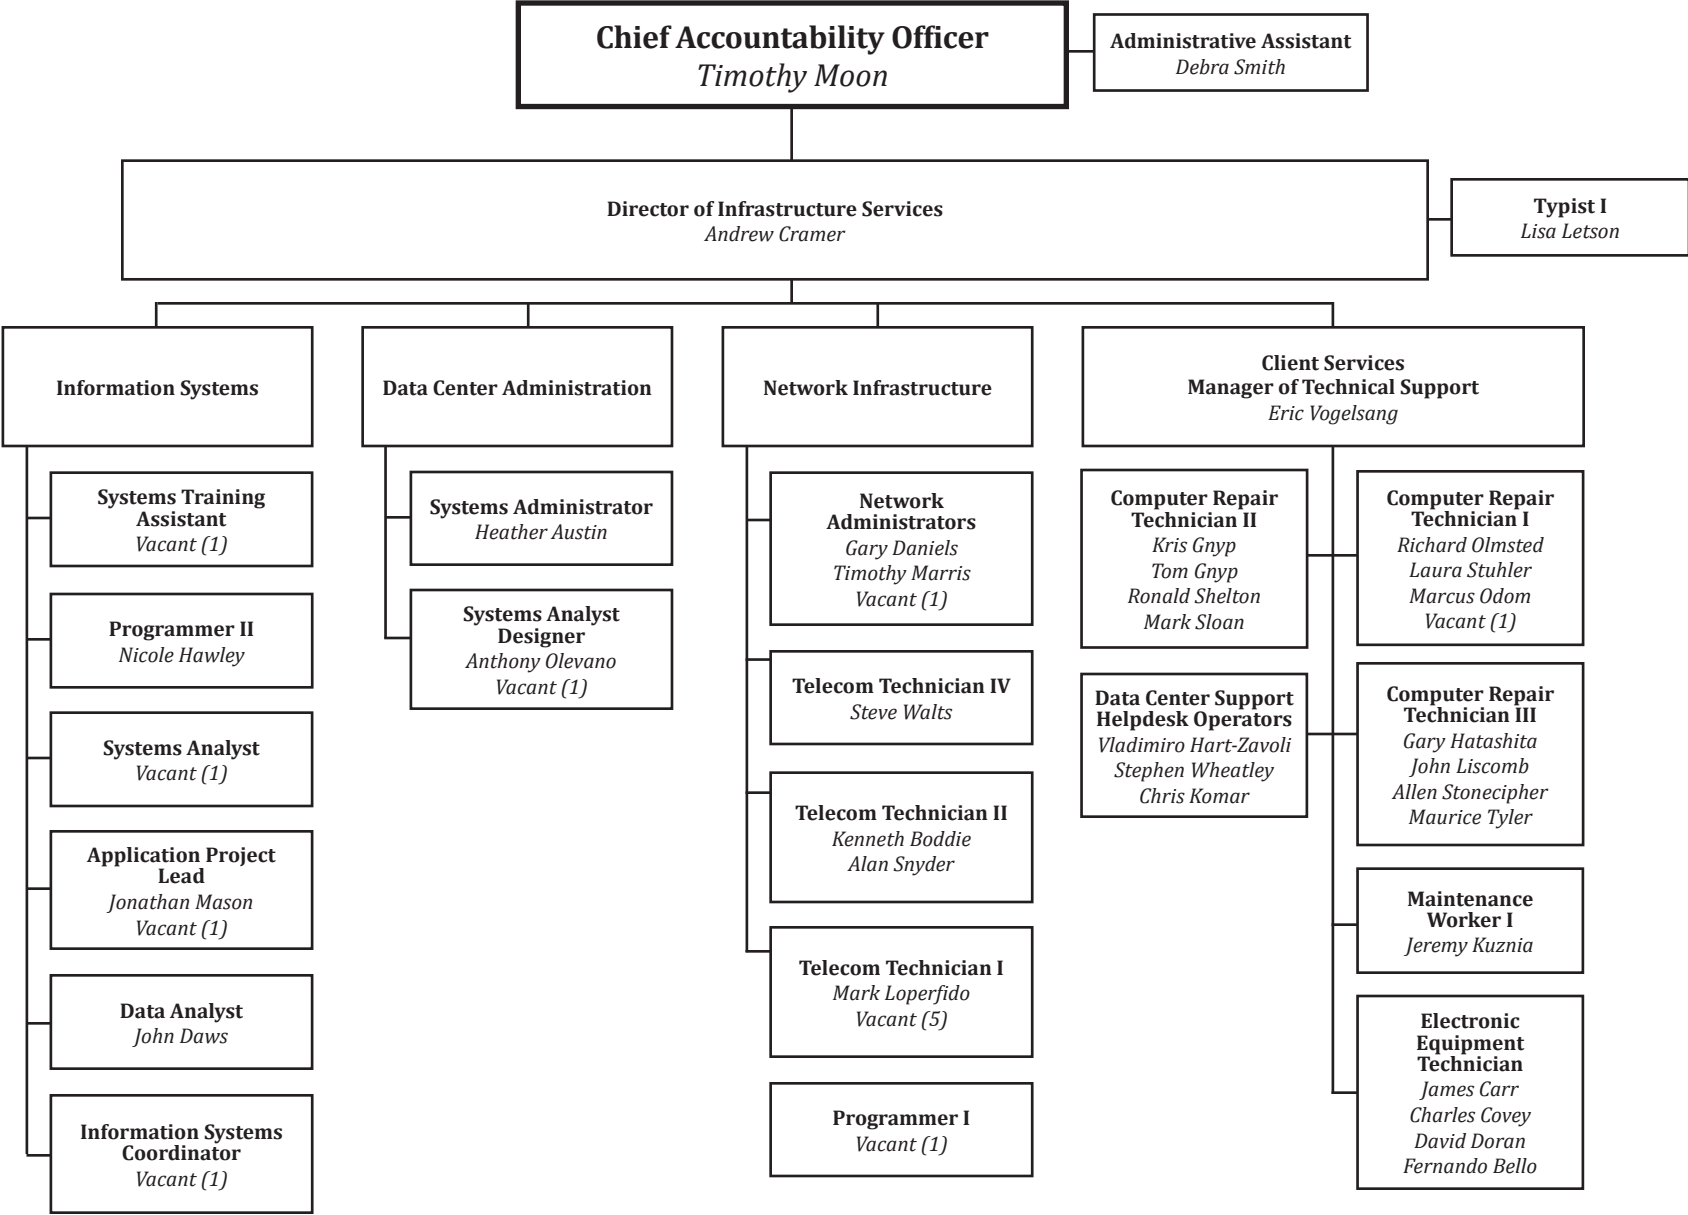

Director of SIRP Officers
Brad Giarrusso

Director of Transportation
Jeremy Smith

Director of Student Support Services
Vacant

Director of Student Discipline
Sheila Donahue

Director of Diversity, Equity & Belonging

**TEACHING &
 LEARNING**

TEACHING & LEARNING

**TEACHING &
 LEARNING**

STUDENT SUPPORT SERVICES

HUMAN RESOURCES

**SHARED
ACCOUNTABILITY**

**SHARED
ACCOUNTABILITY**

OPERATIONS

Chief Operations Officer
Dean DeSantis