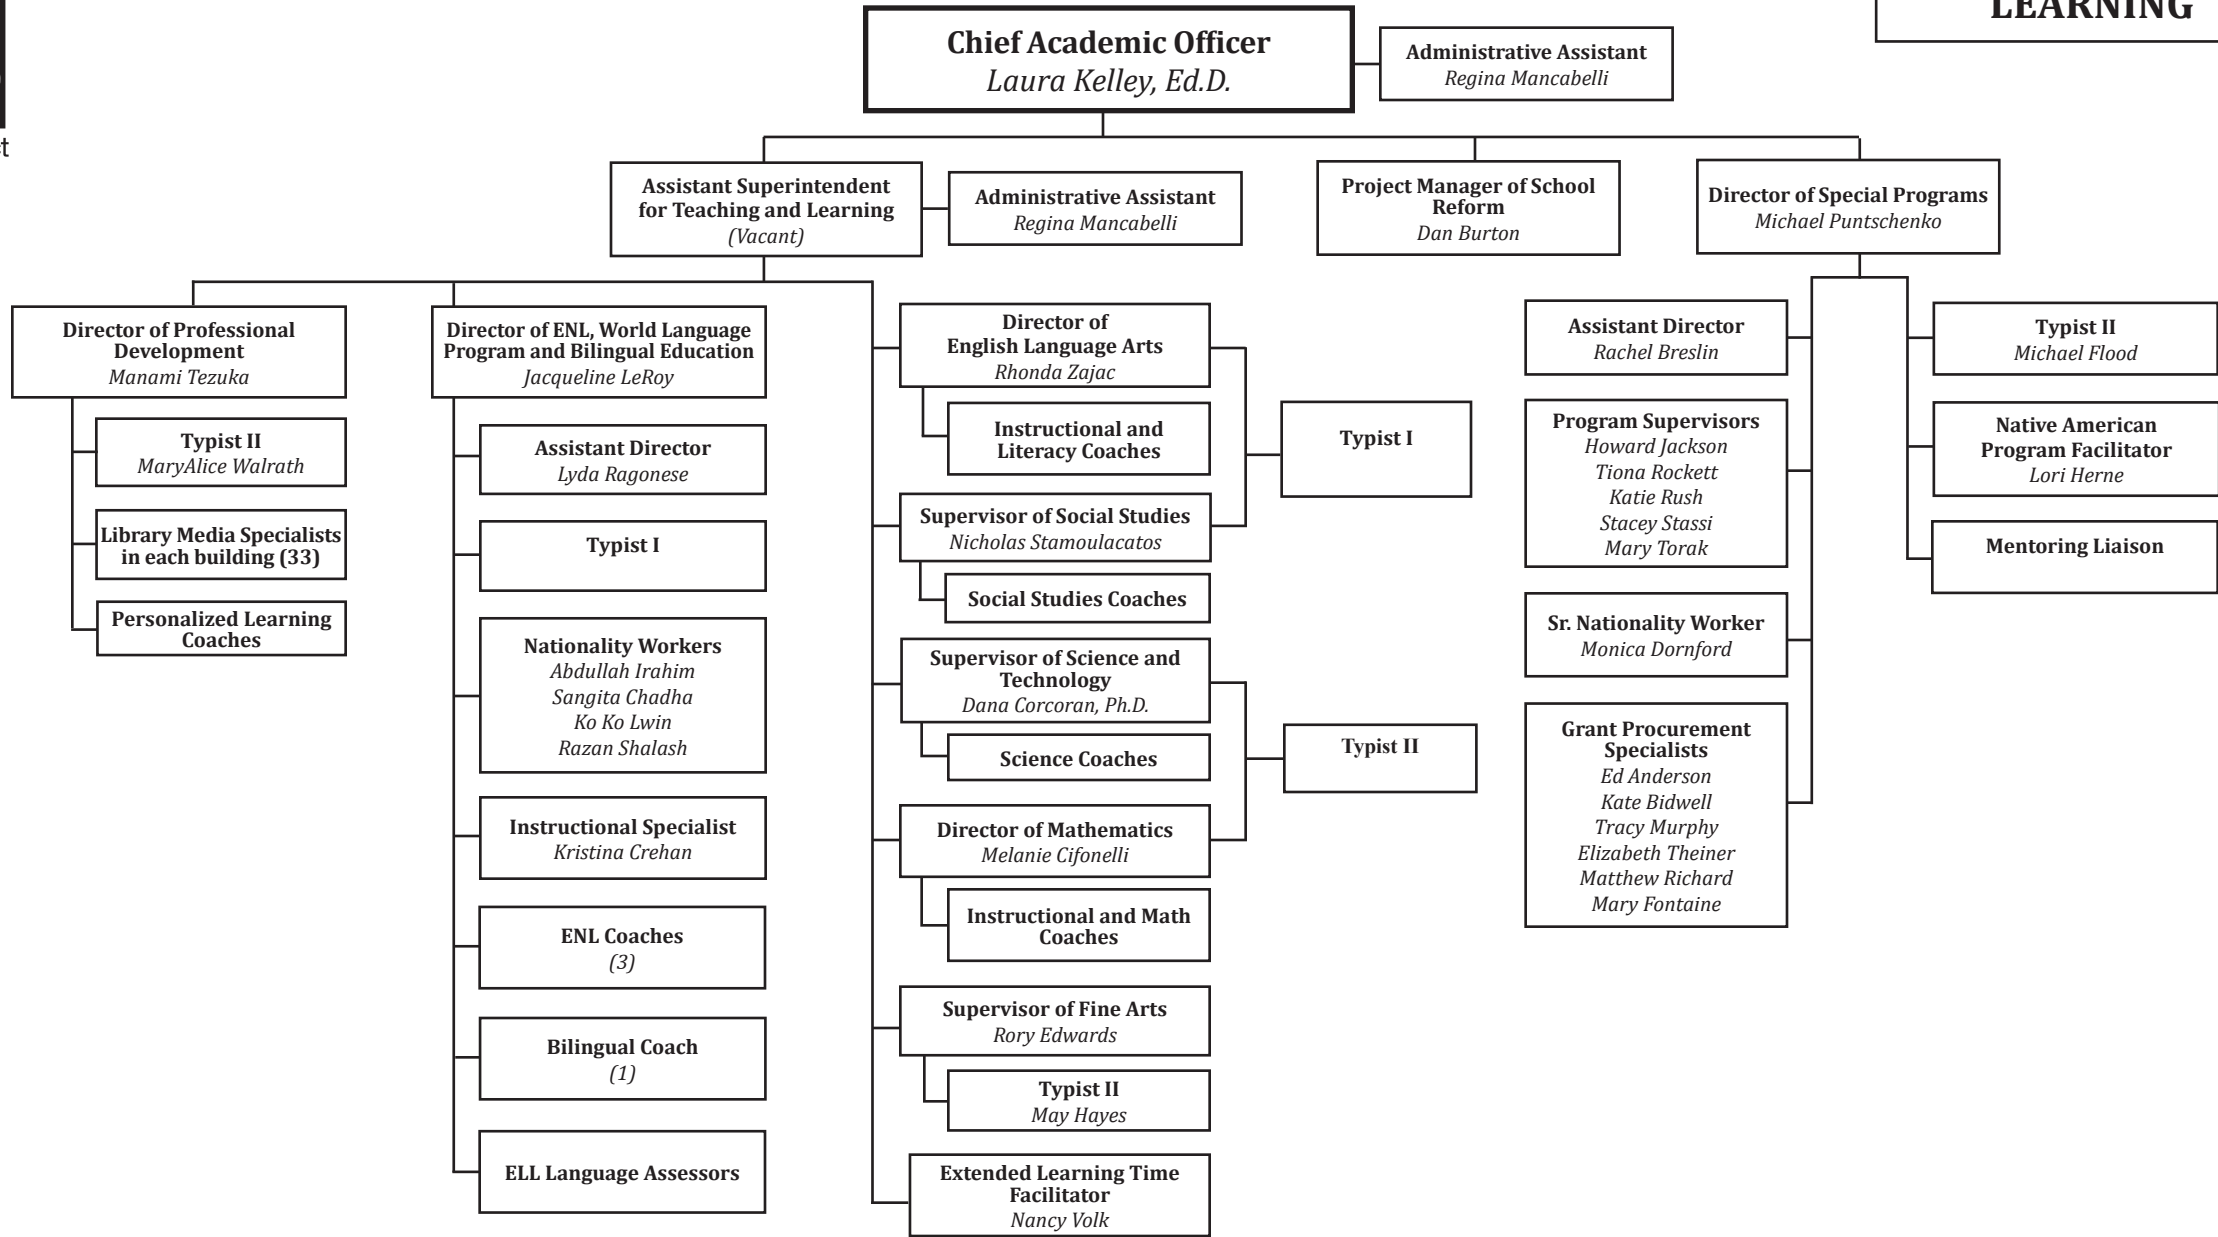

TEACHING & LEARNING